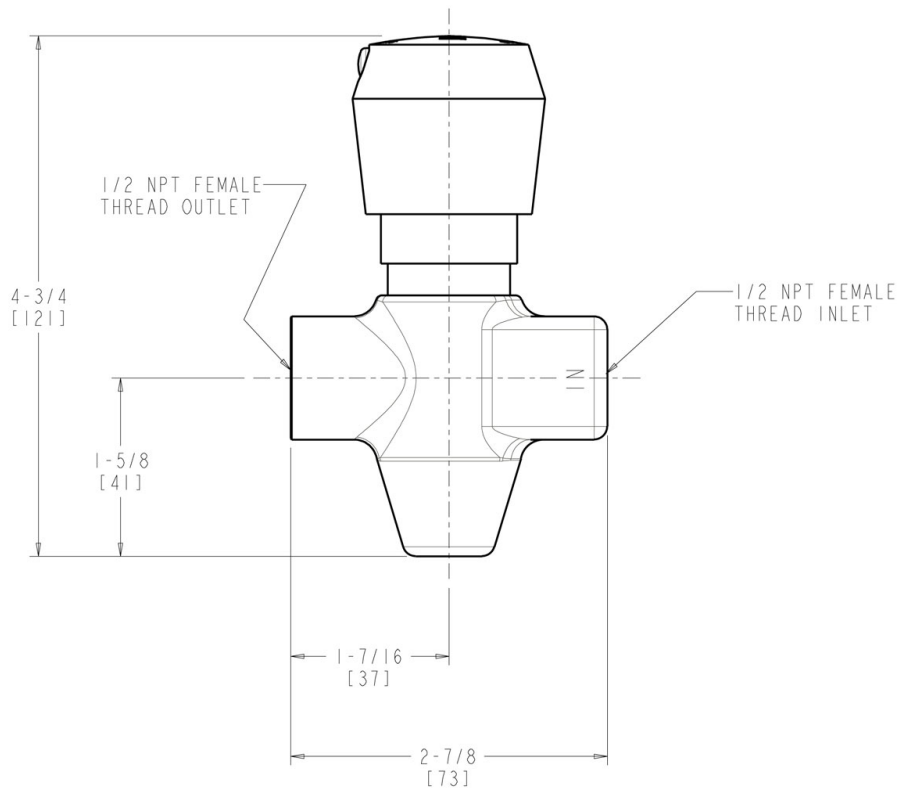

#### Features & Specifications

- Straight
- 1-3/4" Vandal Proof MVP Metering Push Handles
- MVP Metering Adjustable Cycle Time Closure Cartridges
- 1/2" NPT Female Thread Inlet
- 1/2" NPT Female Thread Outlet
- CFNow! Item Ships in 3 Days

### Architect/Engineer Specification

Chicago Faucets No. 339-665PSHCP, Straight Urinal Valve, wall-mounted, chrome plated. 1-3/4" metal, vandal-proof, push handle with index button. MVP self-closing, auto-timed metering cartridge, opens with push. 1/2" NPT female thread inlet. 1/2" NPT female thread outlet.