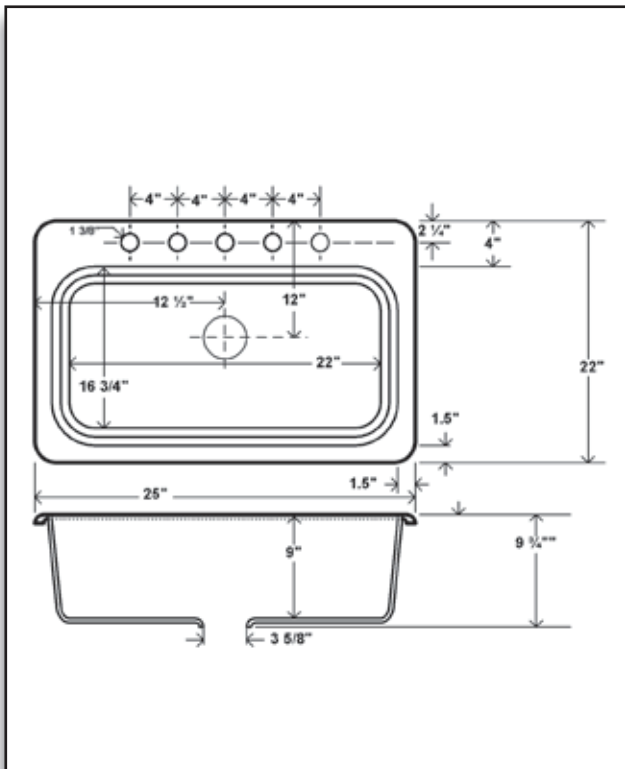

25" x 22" Kitchen Sink  
Self Rimming

Malibu

Cat. No.	Size	Depth	Ship Wt.
757	25" x 22"	9 3/4"	68 lbs.

ACID RESISTANT ENAMEL ON CAST IRON  
\*Rough-in dimensions may vary 1/4"