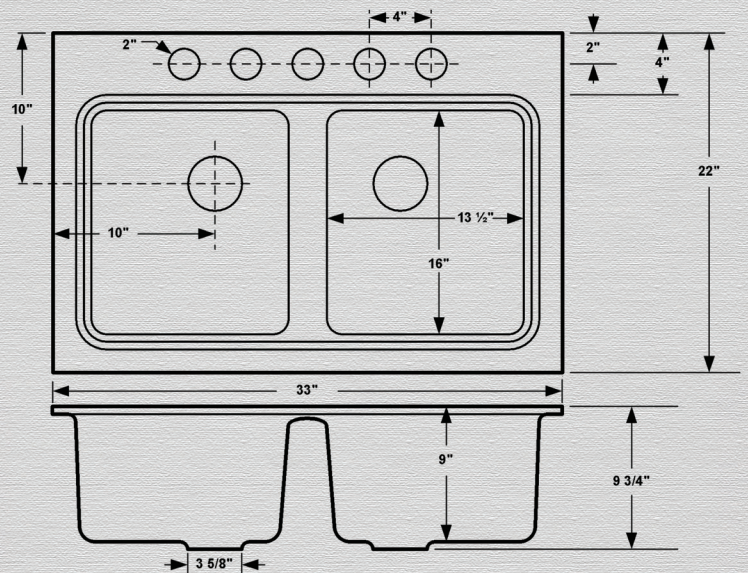

Royal Palm

746
UM

Royal Palm

Royal Palm

33" x 22" x 9.75" Double Bowl

Undermount Kitchen Sink

Undermount Accessory Kit Included

Sink Weight: 97 lbs.

746-WCB

746-STC Sink Tray

White

Almond

Biscuit

Bone

Platinum

Black