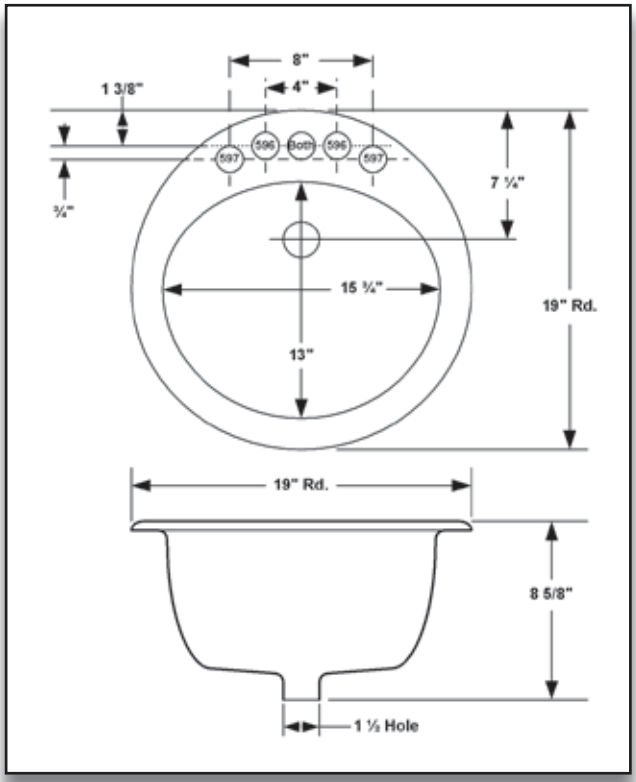

596
597

Nevis

19" Round Lavatory
Self Rimming
Available in 4" or 8" Center Set

Nevis

Cat. No.	Size	Center Set	Ship Wt.
596	19"	4"	40 lbs.
597	19"	8"	40 lbs.

ACID RESISTANT ENAMEL ON CAST IRON