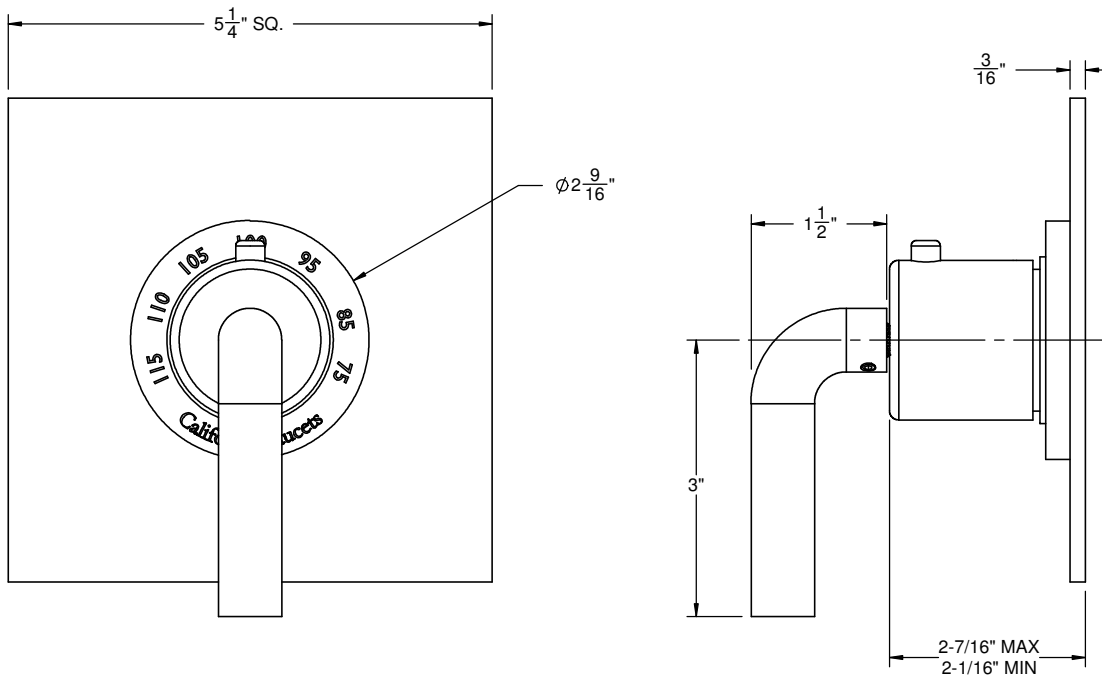

California Faucets®

Tamalpais™

STYLETHERM 3/4" THERMOSTATIC TRIM ONLY

Features

- All brass construction
- 100° F safety stop button with manual override
- 5-1/4" square faceplate; flat profile
- Engraved brass temperature ring
- Over 30 finishes including 15 PVD finishes

Codes/Standards Applicable

Product meets or exceeds the following:

- ASME A112.18.1/CSA B125.1
- ASSE 1016
- ADA compliant

TO-THFN-74

ALL DIMENSIONS SHOWN TO NEAREST 1/16"