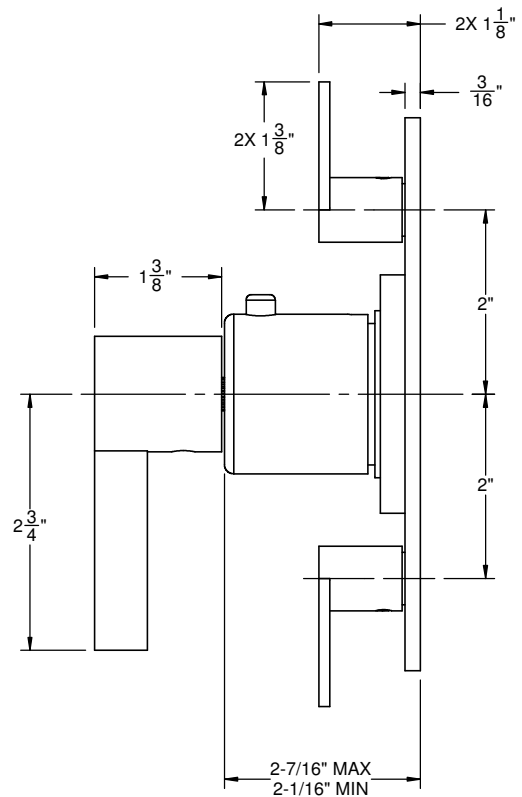

California Faucets®

Bel Canto™

STYLETHERM TRIM ONLY W/ DUAL VOLUME CONTROL

Features

- All brass construction
- 100° F safety stop button with manual override
- Dual integral volume control
- 6" by 5-1/4" rectangular faceplate; flat profile
- Less head, arm, flange and spout
- Engraved brass temperature ring
- Over 30 finishes including 15 PVD finishes

Codes/Standards Applicable

Product meets or exceeds the following:

- ASME A112.18.1/CSA B125.1
- ASSE 1016
- ADA compliant

TO-THF2L-E3

ALL DIMENSIONS SHOWN TO NEAREST 1/16"