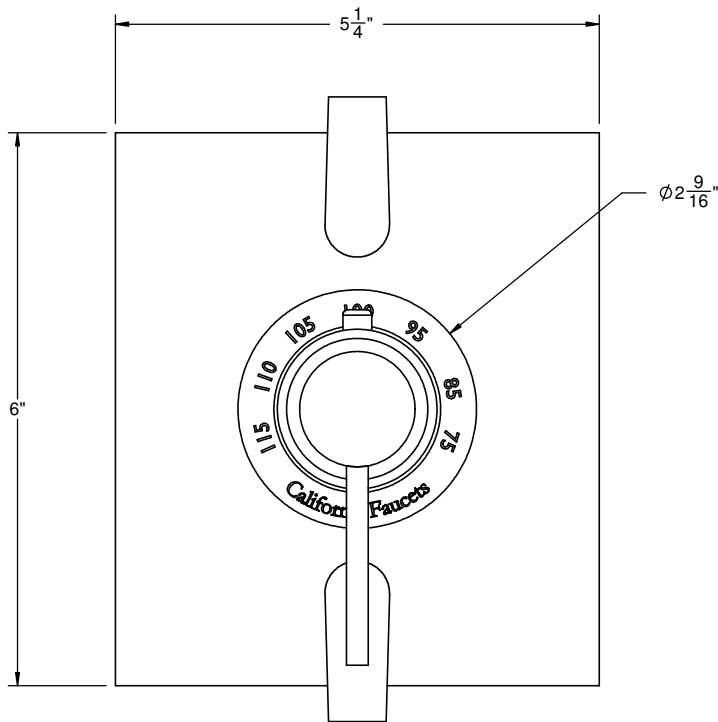

California Faucets®

Bel Canto™

STYLETHERM TRIM ONLY W/ DUAL VOLUME CONTROL

Features

- All brass construction
- 100° F safety stop button with manual override
- Dual integral volume control
- 6" by 5-1/4" rectangular faceplate; flat profile
- Less head, arm, flange and spout
- Engraved brass temperature ring
- Over 30 finishes including 15 PVD finishes

Codes/Standards Applicable

Product meets or exceeds the following:

- ASME A112.18.1/CSA B125.1
- ASSE 1016
- ADA compliant

TO-THF2L-E3

ALL DIMENSIONS SHOWN TO NEAREST 1/16"