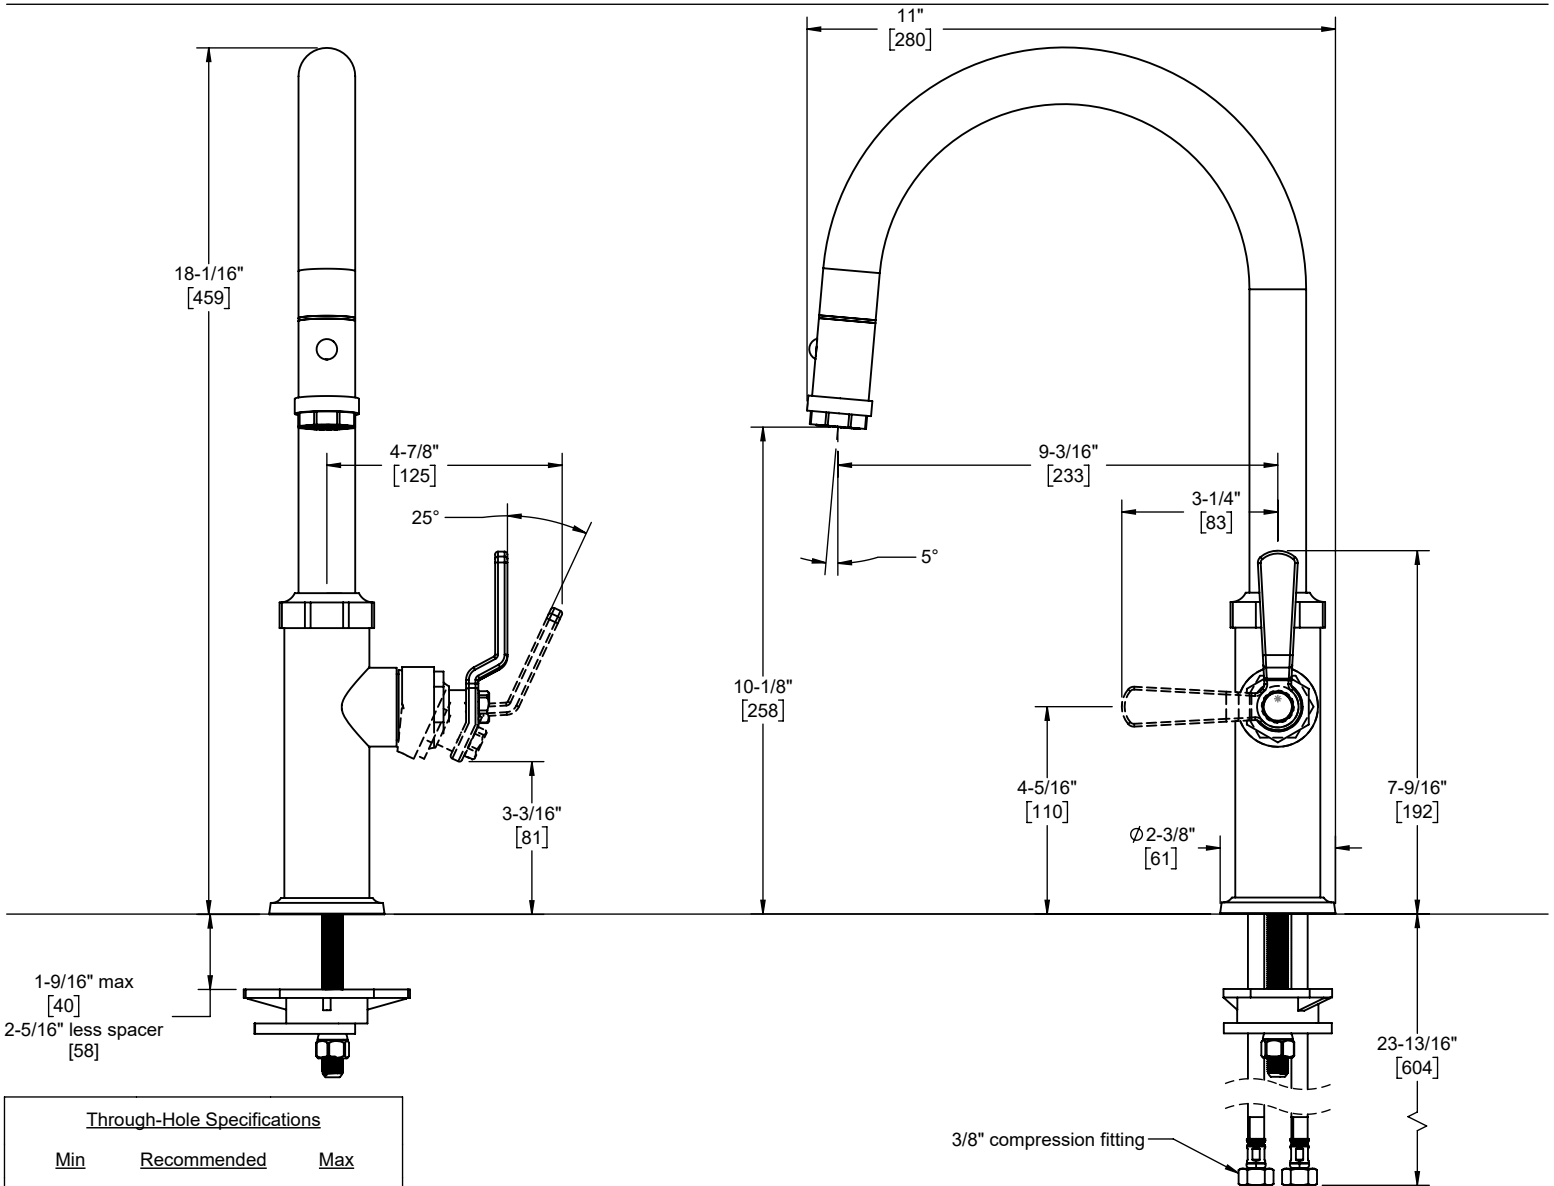

California Faucets®

Descanso Works®

Pull-Down Kitchen Faucet - High Arc Spout

K81-100-BL

Features

- Available in 28 finishes including 13 PVD finishes
- All brass construction including sprayhead
- 360° rotating spout with magnetic sprayhead docking
- One button control for aerated or spray stream
- Spray jets have easy-to-clean surface
- Quiet polymer-braided hose with rotating joint
- Ceramic disc cartridge
- Max flow rate: 1.8 gpm (6.8 L/min)

K81-100-BL-ZZ shown

XX = denotes handle style

Codes/Standards Applicable

Product meets or exceeds the following:

- ASME A112.18.1/CSA B125.1
- NSF 61, NSF 372, CEC, & DOE
- Commonwealth of MA
- ADA compliant

Through-Hole Specifications		
Min	Recommended	Max
Ø1-1/4" [32]	Ø1-3/8" [35]	Ø1-3/8" [38]

Specifications subject to change without notice

Dimensions are inches, rounded to 1/16"
[Dimensions in brackets are mm, rounded to 1mm]