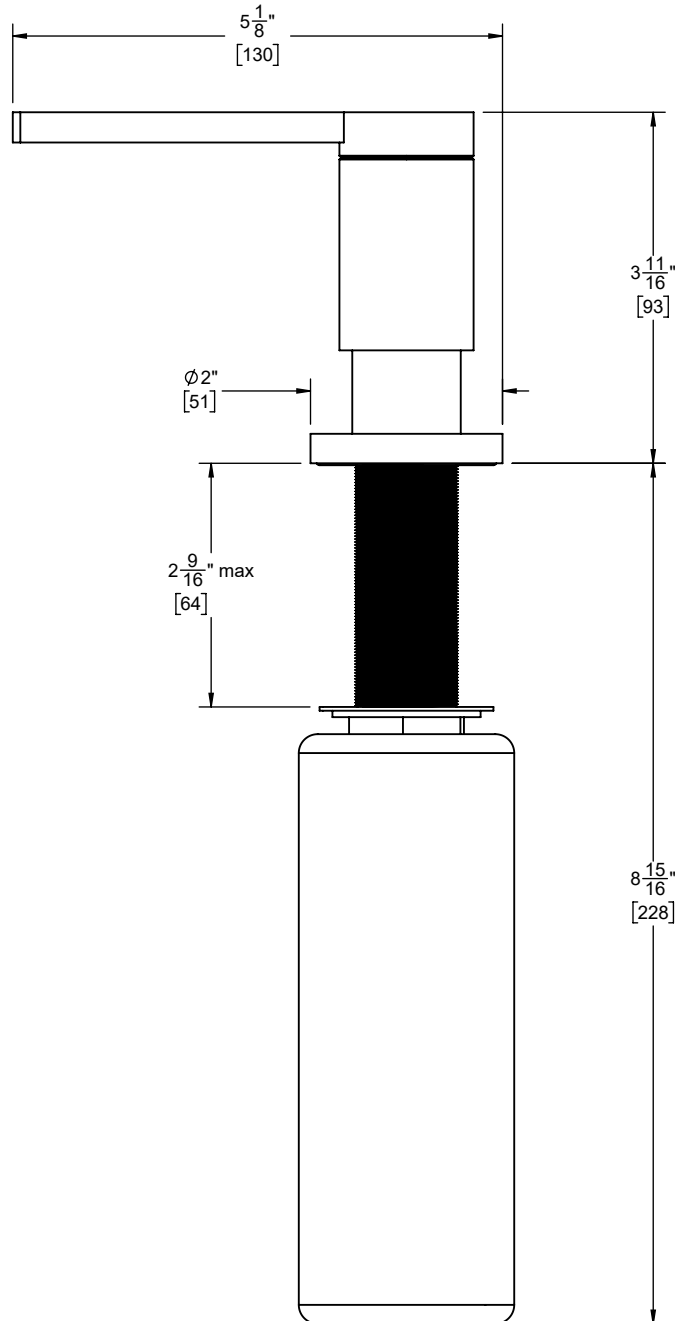

### Features

- Available in 28 finishes including 13 PVD finishes
- All brass construction
- Easy refill from top
- 12.5 ounce capacity bottle

#### Through-Hole Specifications

| Min                    | Recommended           | Max                   |
|------------------------|-----------------------|-----------------------|
| $\phi 1\text{-}1/16$ " | $\phi 1\text{-}1/4$ " | $\phi 1\text{-}1/2$ " |
| [27]                   | [32]                  | [38]                  |

Specifications subject to change without notice

Dimensions are inches, rounded to 1/16"  
[Dimensions in brackets are mm, rounded to 1mm]