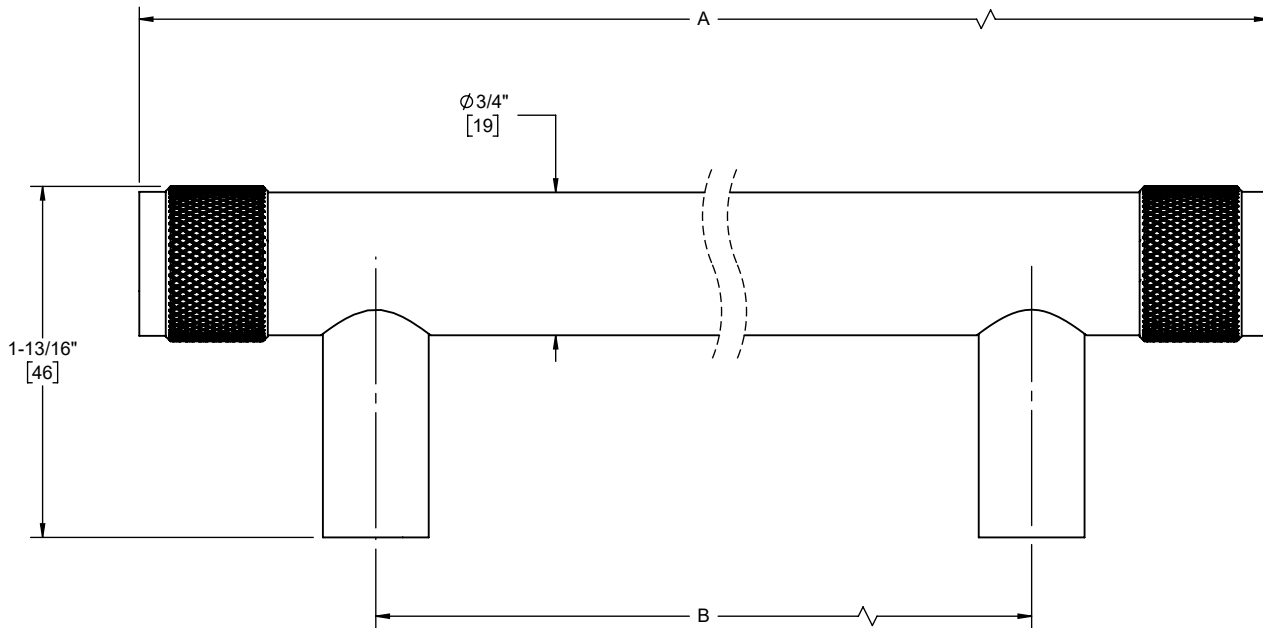

California Faucets®

Descanso®

Appliance Pull

Features

- Over 28 finishes including 13 PVD finishes
- All brass construction
- Includes all mounting hardware

9484-K30K-12
9484-K30K-18
9484-K30K-24

9484-K30K-12 shown

Codes/Standards

Product meets or exceeds the following:

- None applicable

| SKU | A | B |
|--------------|-------------------|--------------|
| 9484-K30K-12 | 14-7/16" [367] | 12" [305] |
| 9484-K30K-18 | 20-7/16" [520] | 18" [457] |
| 9484-K30K-24 | 26-7/16" [672] | 24" [610] |

Specifications subject to change without notice

Dimensions are inches, rounded to 1/16"
[Dimensions in brackets are mm, rounded to 1mm]