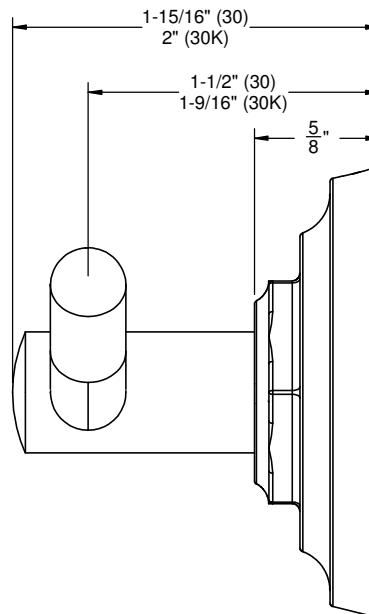

California Faucets®

Descanso™

ROBE HOOK

Features

- Solid brass construction
- Includes all mounting hardware
- Over 30 finishes including 15 PVD finishes

30-DRH
30K-DRH

(30K-DRH SHOWN)

Codes/Standards

Product meets or exceeds the following:

- None applicable

	(2X) 8 x 1-1/2" PHILLIPS HEAD SCREW
	(2X) 3/8" - 1/2" WALL ANCHOR