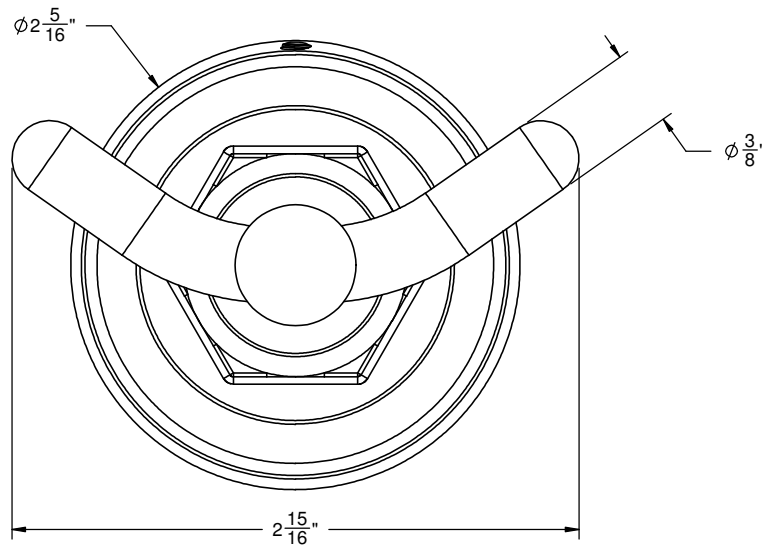

California Faucets®

Descanso™

ROBE HOOK

Features

- Solid brass construction
- Includes all mounting hardware
- Over 30 finishes including 15 PVD finishes

30-DRH
30K-DRH

(30K-DRH SHOWN)

Codes/Standards

Product meets or exceeds the following:

- None applicable

	(2X) 8 x 1-1/2" PHILLIPS HEAD SCREW
	(2X) 3/8" - 1/2" WALL ANCHOR