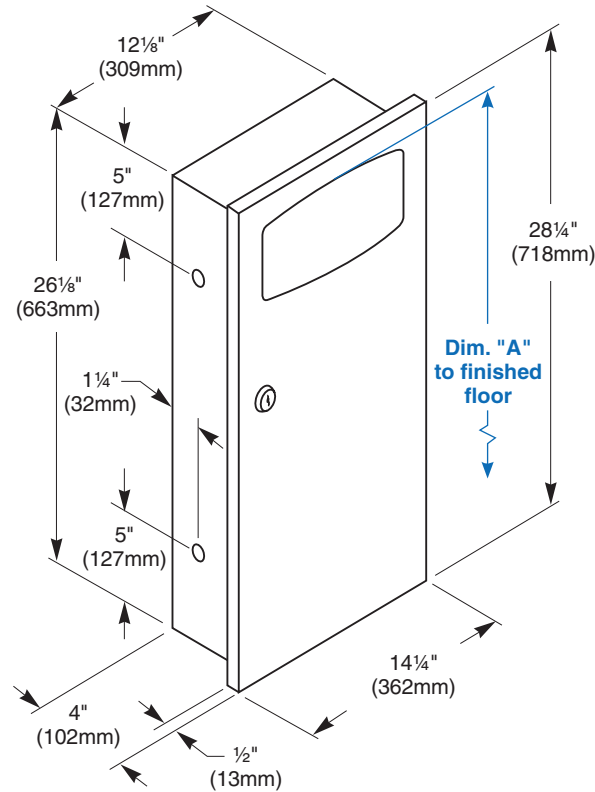

CABINET: 22 gauge stainless steel with exposed surfaces in architectural satin finish. Welded construction with seamless corners and burr-free edges.
DOOR: 18 gauge stainless steel. ½" return for maximum rigidity. Concealed full length stainless steel piano hinge and tumbler lock keyed like other Bradley units.
PUSH FLAP DOOR: 22 gauge stainless steel with exposed surfaces in architectural satin finish. Heavy-duty stainless steel piano hinge.
WASTE RECEPTACLE INSERT: leakproof molded plastic.

Capacity

2.8 gal. (0.37 cu. ft.)

Operation

Waste receptacle insert removable by unlocking cabinet door.

Installation

Verify all rough-in dimensions prior to installation. Recessed unit requires rough wall opening 12¾"W x 26¾"H x 4"D. Secure to framing with mounting screws (included) at holes provided. Shim at screw points as required.

Guide Specification

Recessed waste receptacle shall be fabricated of heavy gauge stainless steel with exposed surfaces in satin finish. Cabinet door of 18 gauge stainless steel with full-length piano hinge and secured by tumbler lock. Removable 2.8-gal. leakproof molded plastic insert for waste receptacle.
Overall dimensions: 14¼"W x 28¼"H x 4"D.

Dim. "A" Key Surface:	For Dim. "A"	Top of Rough Wall Opening	Bottom of Rough Wall Opening
Top of door (5 1/2" door opening) to finished floor	48" (1219mm)	49" (1245mm)	22 5/8" (568mm)
	45" (1143mm)	46" (1168mm)	19 5/8" (492mm)
	42" (1067mm)	43" (1092mm)	16 5/8" (416mm)
	40" (1016mm)	41" (1041mm)	14 5/8" (365mm)
Rough wall opening:			
Surface Mount:	No rough opening, see overall dimensions		
Recessed:	12 5/8" (321mm) Wide x 26 5/8" (677mm) High x 4" (102mm) Deep		
Semi-Recessed:	12 5/8" (321mm) Wide x 26 5/8" (677mm) High x 1 1/2" (39mm) Deep		