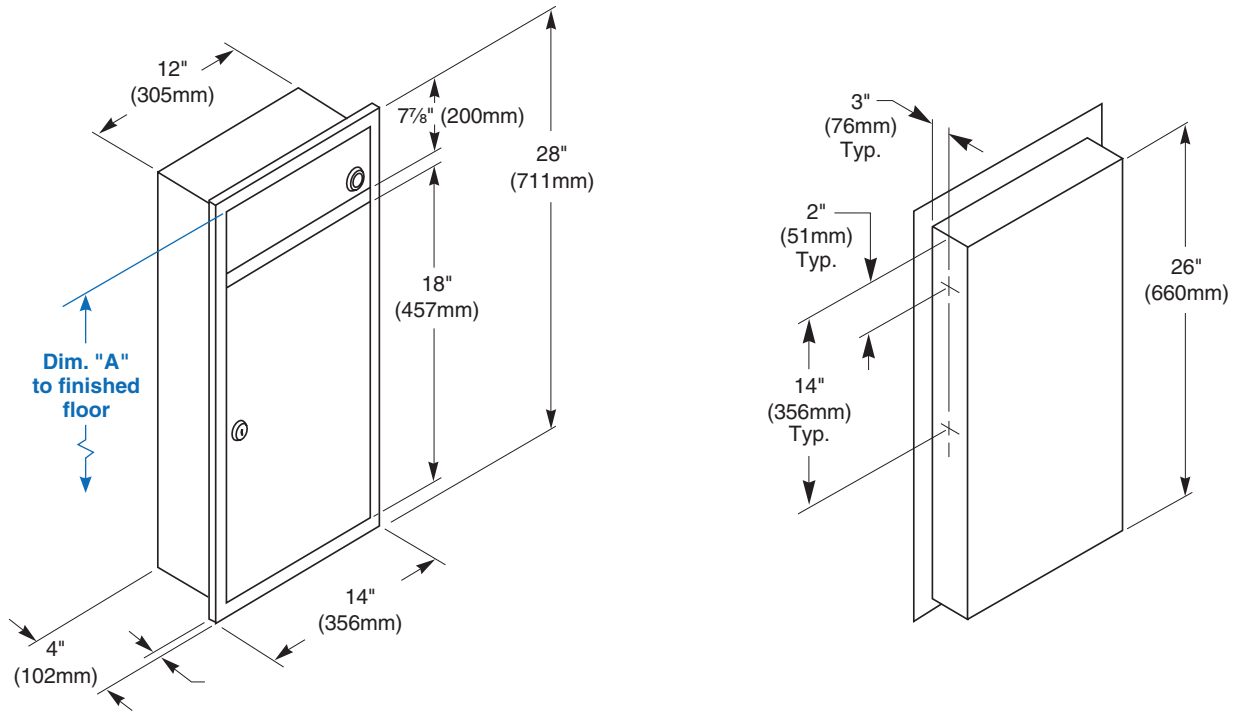

WASTE CONTAINER INSERT: leakproof molded plastic.

Capacity

2.8 gal. (0.37 cu. ft.)

Operation

Waste container insert removable by unlocking cabinet door.

Installation

Verify all rough-in dimensions prior to installation. Recessed unit requires rough wall opening 12 1/2"W x 26 1/2"H x 4"D. Secure to framing with mounting screws (included) at holes provided. Shim at screw points as required.

Guide Specification

Recessed waste receptacle shall be fabricated of 22 gauge stainless steel with seamless exposed surfaces in satin finish. Cabinet door with piano hinge and tumbler lock. Push flap door covers receptacle opening. Removable 2.8-gal. leakproof molded plastic insert for waste receptacle.

Overall dimensions: 14"W x 28"H x 4"D.

ADA Compliant

- Consult local and national accessibility codes for proper installation guidelines.
- Conformity and compliance to local and national codes is the responsibility of the installer.

Dimensions

Dim. "A" Key Surface:	For Dim. "A"	Top of Rough Wall Opening	Bottom of Rough Wall Opening
Top of door (6 7/8" door opening) to finished floor	48" (1219mm)	48 1/4" (1226mm)	21 3/4" (552mm)
	45" (1143mm)	45 1/4" (1149mm)	18 3/4" (476mm)
	42" (1067mm)	42 1/4" (1073mm)	15 3/4" (400mm)
	40" (1016mm)	40 1/4" (1022mm)	13 3/4" (349mm)
Rough wall opening:			
Surface Mount:	No rough opening, see overall dimensions		
Recessed:	12 1/2" (318mm) Wide x 26 1/2" (674mm) High x 4" (102mm) Deep		
Semi-Recessed:	12 1/2" (318mm) Wide x 26 1/2" (674mm) High x 2" (51mm) Deep		