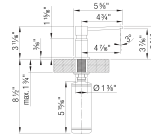

LATO Soap Dispenser, SKU 402305 402306 402307 402300 402303 402304 402574

brass SILGRANIT Color dual finish

Product Features

- Solid brass/zamac construction
- Refillable from above the deck
- Suitable for liquid dish or hand soap
- 10 fl oz. (300 ml) capacity bottle

What is included

Hole Size Required: 1-³/₈"

BLANCO soap dispensers can dispense liquid dish soap, hand soap, and even hand lotion. For best performance, and to prevent clogging, we recommend diluting soap with water using a 70/30 proportion.