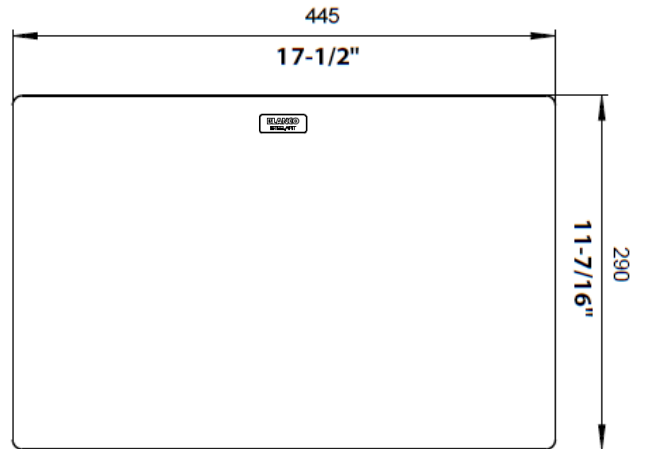

#### FEATURED MODEL

232002 PRECISION™ Cutting Board

#### FEATURES

- Dark Walnut compound
- Fits all Precision 16" I.D. bowls
- Rests on countertop
- Designed for 1/8" positive reveal installations
- Durable rubber feet for countertop use

#### NOMINAL DIMENSIONS

OVERALL	HEIGHT	BOARD THICKNESS
17-1/2"x11-7/16"	15/16"	3/8"

While BLANCO endeavors to provide accurate information, all dimensions are nominal, cannot be guaranteed, and are subject to change or cancellation. BLANCO assumes no responsibility for use of superseded or voided specifications.