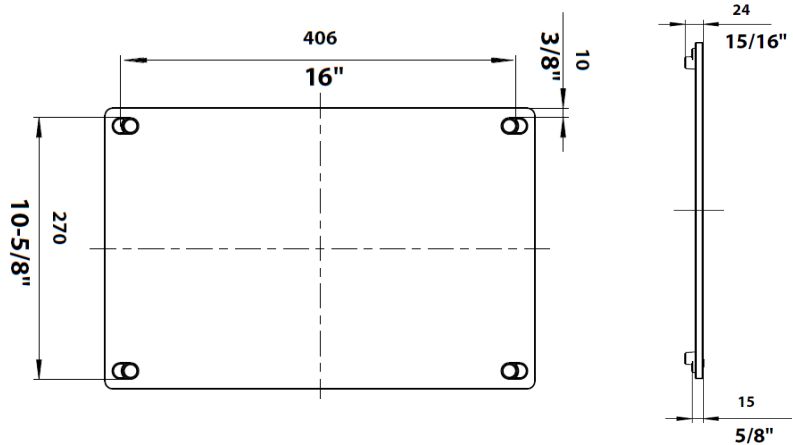

#### FEATURED MODEL

232002 PRECISION™ Cutting Board

#### FEATURES

- Dark Walnut compound
- Fits all Precision 16" I.D. bowls
- Rests on countertop
- Designed for 1/8" positive reveal installations
- Durable rubber feet for countertop use

#### NOMINAL DIMENSIONS

OVERALL	HEIGHT	BOARD THICKNESS
17-1/2"x11-7/16"	15/16"	3/8"

While BLANCO endeavors to provide accurate information, all dimensions are nominal, cannot be guaranteed, and are subject to change or cancellation. BLANCO assumes no responsibility for use of superseded or voided specifications.