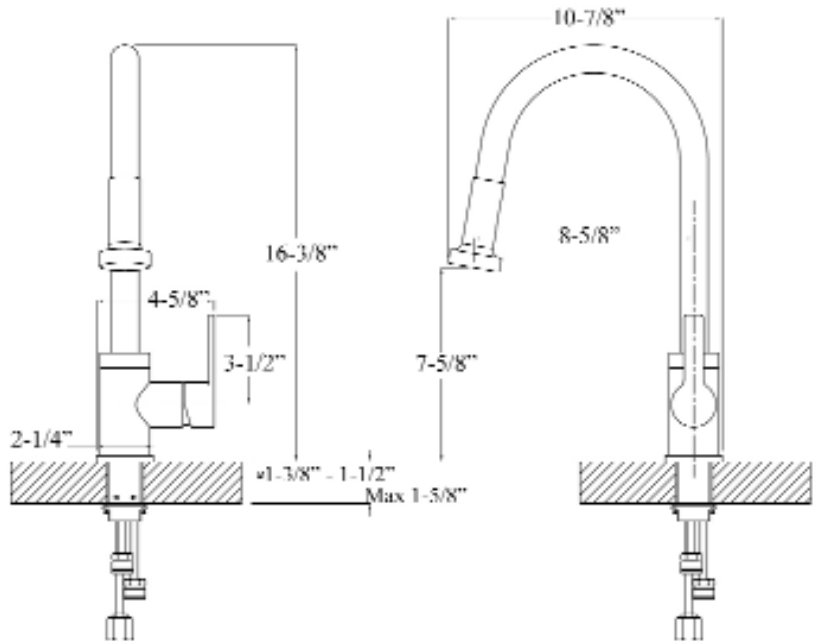

FAIRCHILD SINGLE HANDLE KITCHEN FAUCET

Cat. No.
KFS412-L2

L: 4-⁵/₈"
W: 10-⁷/₈"
H: 16-³/₈"

Features:

- ▶ Constructed of solid brass
- ▶ Gooseneck spout
- ▶ Magnetic pull down spray
- ▶ Includes 2 braided hoses
- ▶ Hoses have 1/2" male connectors
- ▶ Ceramic disc cartridges
- ▶ Height to spout 7-⁵/₈"
- ▶ Spout reach 8-⁵/₈"
- ▶ Flow rate is 1.8 GPM at 60 psi
- ▶ cUPC/NSF/AB1953 Certified

Finishes:

- CP** Polished Chrome
BN Brushed Nickel
ORB Oil Rubbed Bronze

Dimensions of fixture are nominal and may vary. Dimensions and specifications subject to change without notice.