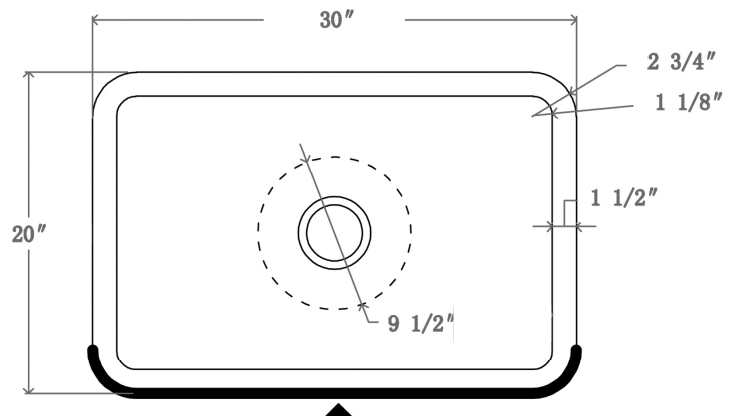

**30" McKINLEY SINGLE  
BOWL FARMER SINK**

Cat. No  
FSMSB5010

W: 30"  
D: 20"  
H: 9-1/2"

**\*Please do NOT cut hole without  
template or actual product.**

**Interior Bowl Dimensions:**

Basin Interior: 27" W x 17" D  
Basin Depth: 8 1/2"

**Colors:**

**MPGA** Polished Galala Marble

Dimensions of fixture are nominal and may vary within the range of tolerances established by ANSI Standard A112.19.2. Dimensions and specifications subject to change without notice.