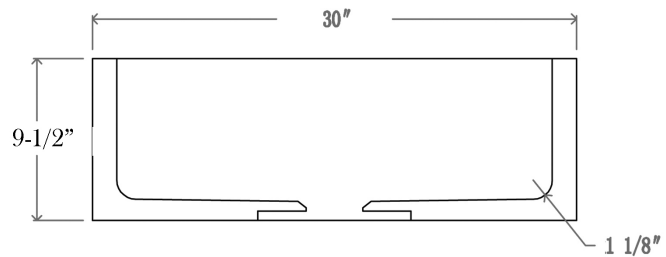

**30" McKINLEY SINGLE  
BOWL FARMER SINK**

Cat. No  
FSMSB5010

W: 30"  
D: 20"  
H: 9-1/2"

**\*Please do NOT cut hole without  
template or actual product.**

**Interior Bowl Dimensions:**

Basin Interior: 27" W x 17" D  
Basin Depth: 8 1/2"

**Colors:**

**MPGA** Polished Galala Marble

Dimensions of fixture are nominal and may vary within the range of tolerances established by ANSI Standard A112.19.2. Dimensions and specifications subject to change without notice.