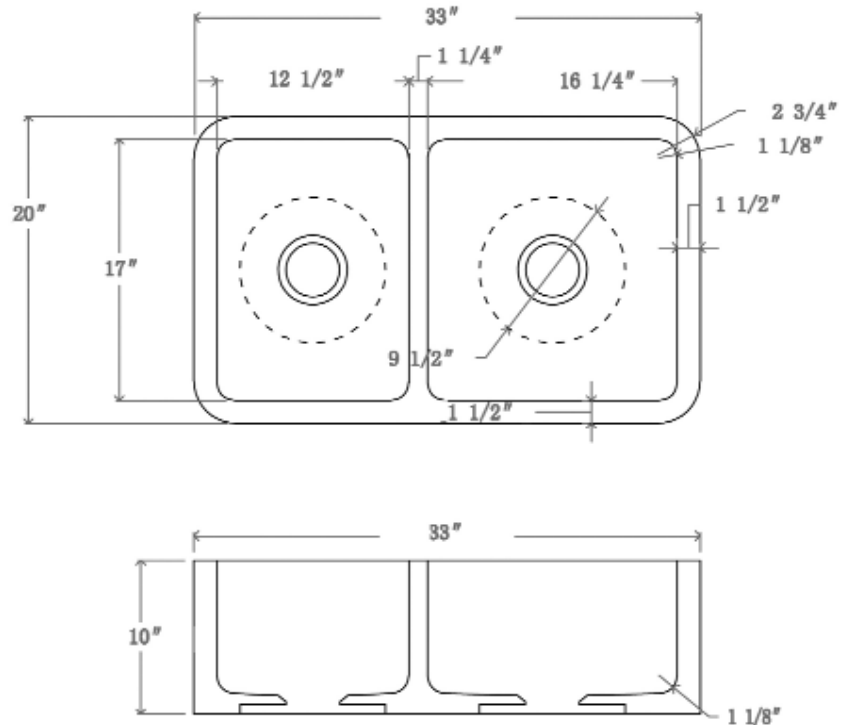

**33" DRYDEN DOUBLE
BOWL FARMER SINK**

Cat. No
FSMD5564

W: 33"
D: 20"
H: 10"

***Please do NOT cut hole without
template or actual product.**

Interior Bowl Dimensions:

Large basin Interior: 16-1/4" W x 17" D
Small basin Interior: 12-1/2" W x 17" D
Basin Depth: 7-3/4"

Features:

- ▶ Handcrafted from natural marble
- ▶ Each sink has naturally unique markings on the marble
- ▶ Double bowl design
- ▶ 3 1/2" drain opening
- ▶ Drain sold separately
- ▶ Flange extension required

Colors:

MPGA Polished Galala Marble

Dimensions of fixture are nominal and may vary within the range of tolerances established by ANSI Standard A112.19.2. Dimensions and specifications subject to change without notice.