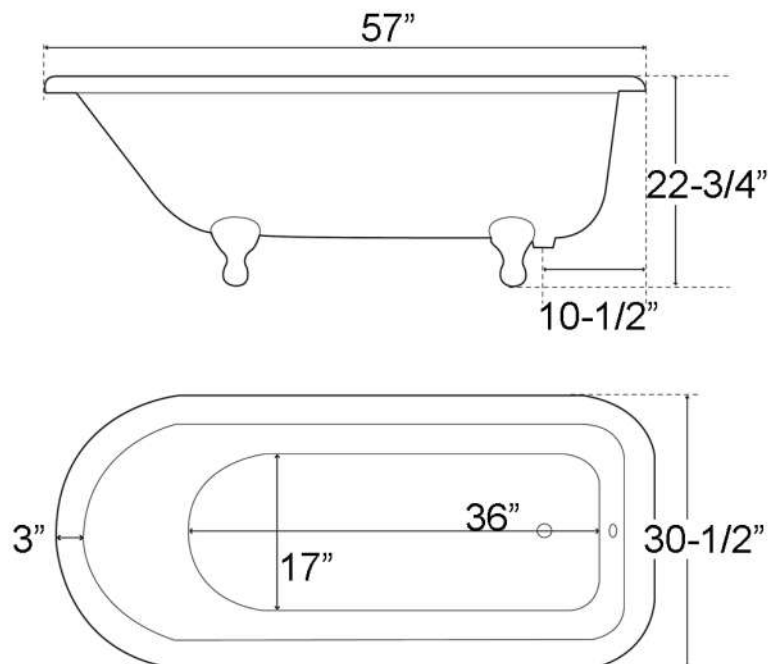

**BALLARD  
57" CAST IRON  
ROLL TOP TUB**

Cat. No.  
CTR7H58

L: 57"  
W: 30-1/2"  
H: 22-3/4" (from floor to top of tub)

Depth: 12-1/2" to overflow

**The following is recommended for  
CTR7H tubs:**

- Rim-mounted faucet: part #4601
- Straight bath supplies: part #5577
- Leg tub drain: part #5599
- For use with shower curtain rod:  
**Part# 4062, 4045**
- Complete shower unit: **Part# 4063**

Gallon Capacity:	34
Shipping Weight:	356 lbs.
Empty Weight:	246 lbs.
Filled Weight:	530 lbs.

**Features:**

- ▶ Inside finish is white enamel
- ▶ Tub exterior is white (epoxy)
- ▶ 7" centers in tub deck
- ▶ Pre-drilled overflow hole
- ▶ Feet are attached and leveled before shipment
- ▶ Cast Iron ball and claw feet available in 5 finishes
- ▶ Tub is thoroughly inspected before shipment

Dimensions of fixture are nominal and may vary within the range of tolerances established by ANSI Standard A112.19.2. Dimensions and specifications subject to change without notice.