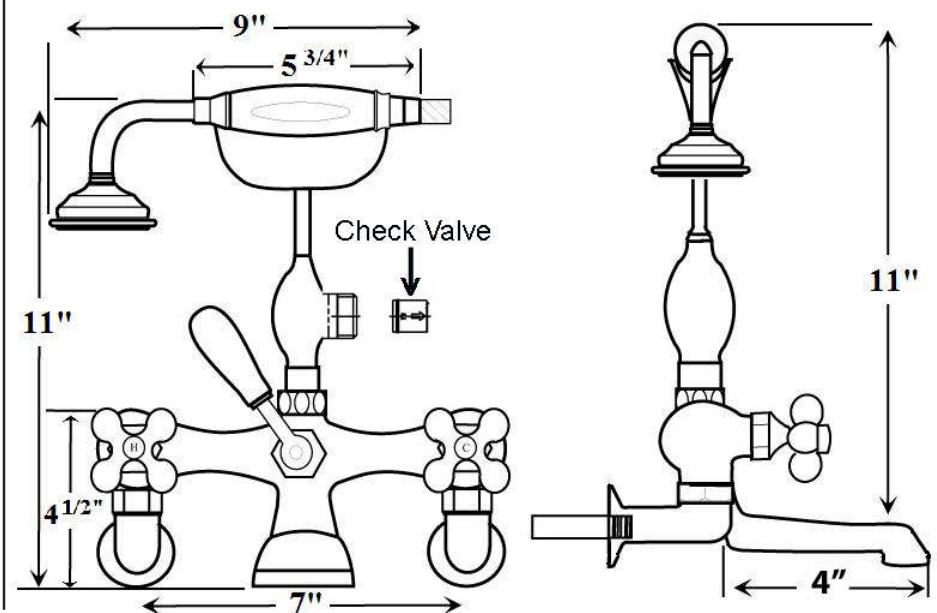

WALL-MOUNTED TUB FAUCET WITH HAND SHOWER

Cat. No.

4202

Features:

- ▶ Elephant spout style
- ▶ Spout length is 4"
- ▶ Hand-held shower with cradle and 59" hose
- ▶ Backflow preventer on handshower
- ▶ Metal cross handles
- ▶ Minimum flow rate is 2.4 GPM
- ▶ Swivel mounts adjust centers from 3" to 12"
- ▶ For tub wall mount installation
- ▶ Compression Stems
- ▶ To be used with double offset bath supplies:
Part #5576

Finishes:

BN Brushed Nickel
CP Polished Chrome

PN Polished Nickel
ORB Oil Rubbed Bronze

Dimensions are nominal and may vary. Dimensions and specifications subject to change without notice.