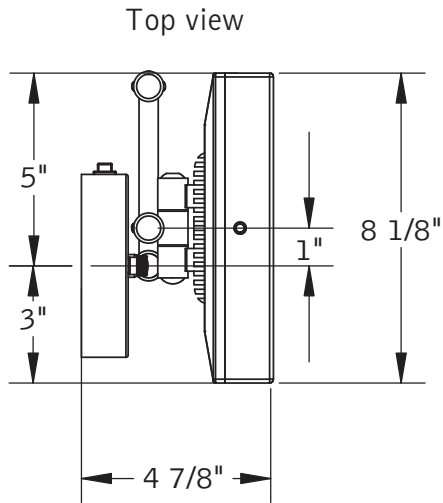

Catalog Number: **BJR-20**

Baci At Home

The center of the mirror is 1 3/4" above the center of the outlet box. Since the average user's eye height is 58 3/4" the outlet box should be centered 57" above the floor.

BJR-20

Installation

- 1) Attach backplate to the outlet box
- 2) Connect wires - green to ground, white to neutral and black to line
- 3) Slide canopy over the screws protruding from the backplate
- 4) Secure with trim nuts

BJR-20 — Double Arm Wall Mirror with Rectangular Body

Product Category Baci Junior Mirrors
Special Features Solid brass construction
Optical quality 5X glass mirror
High power, natural white LED lighting
5 year warrantee

Dimensions Mirror body 8" wide x 9" high
Folds to 8 1/8" wide x 9" high x 5" deep
Canopy is 4 3/4" wide x 5" high
Maximum extension 13 3/8"

Other Models in this Family

BJR-10

BJR-30

Basic Model BJR-20-CHR