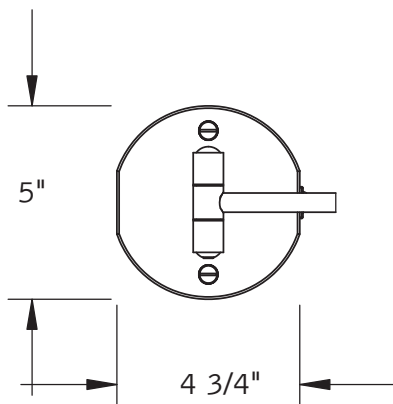

Catalog Number: **BJR-20**

Baci At Home

The center of the mirror is 1 3/4" above the center of the outlet box. Since the average user's eye height is 58 3/4" the outlet box should be centered 57" above the floor.

BJR-20

Installation

- 1) Attach backplate to the outlet box
- 2) Connect wires - green to ground, white to neutral and black to line
- 3) Slide canopy over the screws protruding from the backplate
- 4) Secure with trim nuts

Dimensions Mirror body 8" wide x 9" high
Folds to 8 1/8" wide x 9" high x 5" deep
Canopy is 4 3/4" wide x 5" high
Maximum extension 13 3/8"

Other Models in this Family

BJR-10

BJR-30

Basic Model BJR-20-CHR