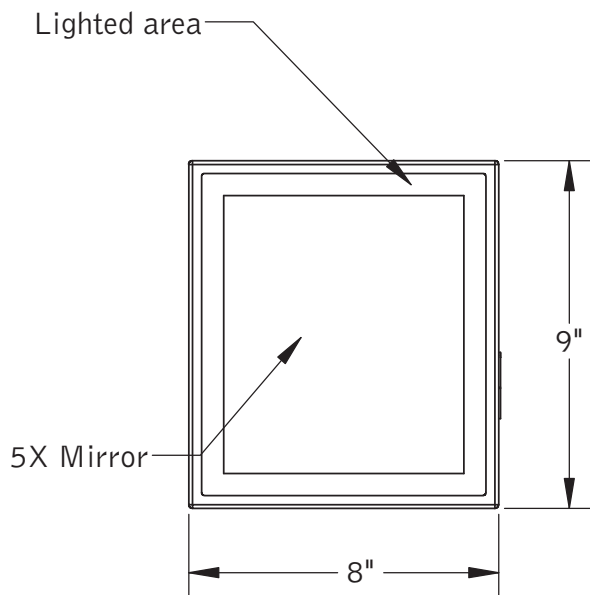

Catalog Number: **BJR-20**

Baci At Home

The center of the mirror is 1 3/4" above the center of the outlet box. Since the average user's eye height is 58 3/4" the outlet box should be centered 57" above the floor.

BJR-20

Installation

- 1) Attach backplate to the outlet box
- 2) Connect wires - green to ground, white to neutral and black to line
- 3) Slide canopy over the screws protruding from the backplate
- 4) Secure with trim nuts

BJR-20 — Double Arm Wall Mirror with Rectangular Body

Product Category Baci Junior Mirrors
Special Features Solid brass construction
Optical quality 5X glass mirror
High power, natural white LED lighting
5 year warrantee

Dimensions Mirror body 8" wide x 9" high
Folds to 8 1/8" wide x 9" high x 5" deep
Canopy is 4 3/4" wide x 5" high
Maximum extension 13 3/8"

Other Models in this Family

BJR-10

BJR-30

Basic Model BJR-20-CHR