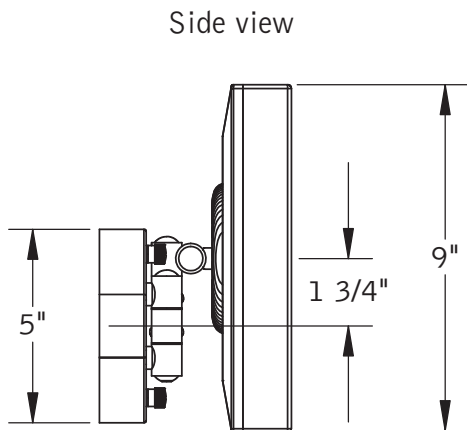

Catalog Number: **BJR-20**

Baci At Home

The center of the mirror is 1 3/4" above the center of the outlet box. Since the average user's eye height is 58 3/4" the outlet box should be centered 57" above the floor.

BJR-20

Installation

- 1) Attach backplate to the outlet box
- 2) Connect wires - green to ground, white to neutral and black to line
- 3) Slide canopy over the screws protruding from the backplate
- 4) Secure with trim nuts

BJR-20 — Double Arm Wall Mirror with Rectangular Body

Product Category Baci Junior Mirrors
Special Features Solid brass construction
Optical quality 5X glass mirror
High power, natural white LED lighting
5 year warrantee

Dimensions Mirror body 8" wide x 9" high
Folds to 8 1/8" wide x 9" high x 5" deep
Canopy is 4 3/4" wide x 5" high
Maximum extension 13 3/8"

Other Models in this Family

BJR-10

BJR-30

Basic Model BJR-20-CHR