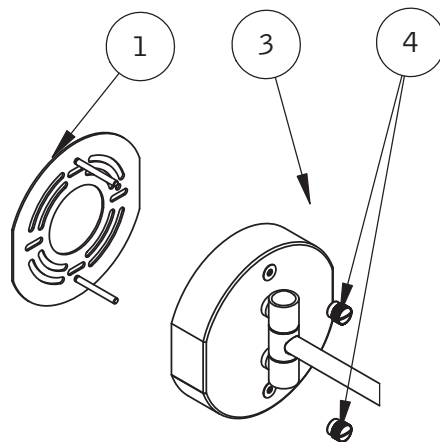

Catalog Number: **BJR-20**

Baci At Home

The center of the mirror is 1 3/4" above the center of the outlet box. Since the average user's eye height is 58 3/4" the outlet box should be centered 57" above the floor.

BJR-20

Installation

- 1) Attach backplate to the outlet box
- 2) Connect wires - green to ground, white to neutral and black to line
- 3) Slide canopy over the screws protruding from the backplate
- 4) Secure with trim nuts

BJR-20 — Double Arm Wall Mirror with Rectangular Body

Product Category Baci Junior Mirrors
Special Features Solid brass construction
Optical quality 5X glass mirror
High power, natural white LED lighting
5 year warrantee

Dimensions Mirror body 8" wide x 9" high
Folds to 8 1/8" wide x 9" high x 5" deep
Canopy is 4 3/4" wide x 5" high
Maximum extension 13 3/8"

Other Models in this Family

BJR-10

BJR-30

Basic Model BJR-20-CHR