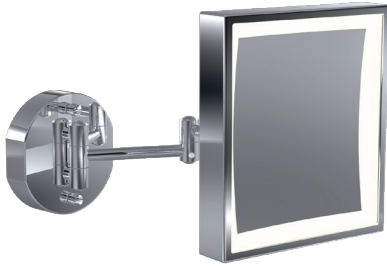

Catalog Number: **BJR-20**

Baci At Home

The center of the mirror is 1 3/4" above the center of the outlet box. Since the average user's eye height is 58 3/4" the outlet box should be centered 57" above the floor.

BJR-20

Installation

- 1) Attach backplate to the outlet box
- 2) Connect wires - green to ground, white to neutral and black to line
- 3) Slide canopy over the screws protruding from the backplate
- 4) Secure with trim nuts

BJR-20 — Double Arm Wall Mirror with Rectangular Body

Product Category Baci Junior Mirrors
Special Features Solid brass construction
Optical quality 5X glass mirror
High power, natural white LED lighting
5 year warrantee