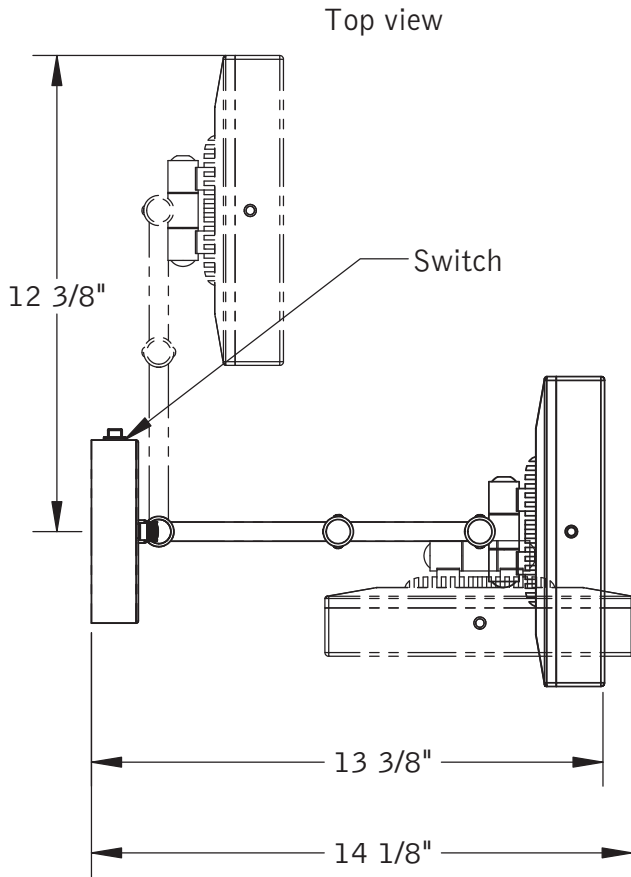

Catalog Number: **BJR-20**

Baci At Home

The center of the mirror is 1 3/4" above the center of the outlet box. Since the average user's eye height is 58 3/4" the outlet box should be centered 57" above the floor.

BJR-20

Installation

- 1) Attach backplate to the outlet box
- 2) Connect wires - green to ground, white to neutral and black to line
- 3) Slide canopy over the screws protruding from the backplate
- 4) Secure with trim nuts

BJR-20 — Double Arm Wall Mirror with Rectangular Body

Product Category Baci Junior Mirrors
Special Features Solid brass construction
Optical quality 5X glass mirror
High power, natural white LED lighting
5 year warrantee

Dimensions Mirror body 8" wide x 9" high
Folds to 8 1/8" wide x 9" high x 5" deep
Canopy is 4 3/4" wide x 5" high
Maximum extension 13 3/8"

Other Models in this Family

BJR-10

BJR-30

Basic Model BJR-20-CHR