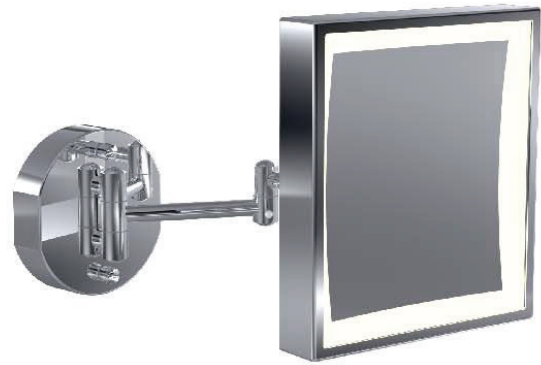

Catalog Number: **BJR-20**

Baci At Home

The center of the mirror is 1 3/4" above the center of the outlet box. Since the average user's eye height is 58 3/4" the outlet box should be centered 57" above the floor.

BJR-20

Installation

- 1) Attach backplate to the outlet box
- 2) Connect wires - green to ground, white to neutral and black to line
- 3) Slide canopy over the screws protruding from the backplate
- 4) Secure with trim nuts

BJR-20 — Double Arm Wall Mirror with Rectangular Body

Product Category Baci Junior Mirrors
Special Features Solid brass construction
Optical quality 5X glass mirror
High power, natural white LED lighting
5 year warrantee

Dimensions Mirror body 8" wide x 9" high
Folds to 8 1/8" wide x 9" high x 5" deep
Canopy is 4 3/4" wide x 5" high
Maximum extension 13 3/8"

Other Models in this Family

BJR-10

BJR-30

Basic Model BJR-20-CHR