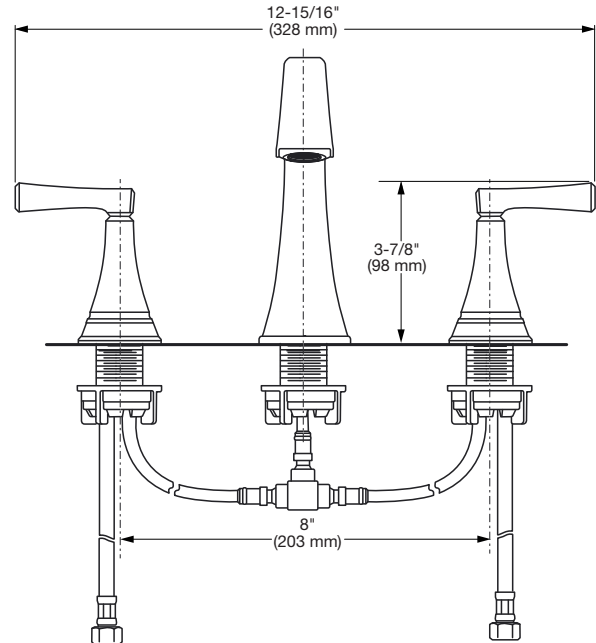

MODEL NUMBER:

- ☐ 7612807.002 Chrome finish.
- ☐ 7612807.295 Brushed Nickel finish.
- ☐ 7612807.278 Legacy Bronze finish.
- ☐ 7612807.243 Matte Black finish.