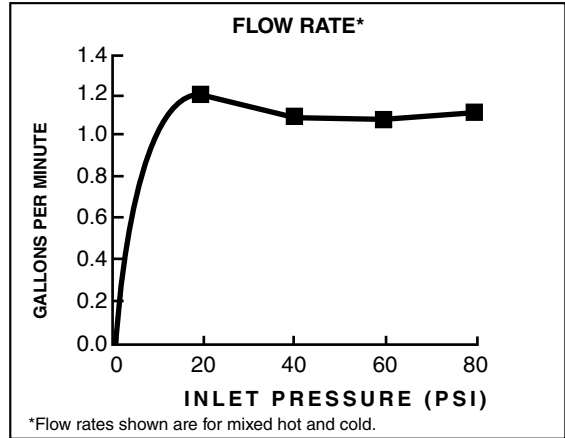

CODES AND STANDARDS

These products meet or exceed the following codes and standards:

- **ANSI A117.1**
- **ASME A112.18.1**
- **CSA B125.1**
- **NSF 61/Section 9**
- **NSF 372**

Product Number	Description
7612807.002	Widespread lavatory. Metal lever handles. Brass push pop-up drain. Chrome finish.
7612807.295	Widespread lavatory. Metal lever handles. Brass push pop-up drain. Brushed Nickel finish.
7612807.278	Widespread lavatory. Metal lever handles. Brass push pop-up drain. Legacy Bronze finish.
7612807.243	Widespread lavatory. Metal lever handles. Brass push pop-up drain. Matte Black finish.

Meets the American Disabilities Act Guidelines
ANSI A117.1 Requirements for the physically challenged.