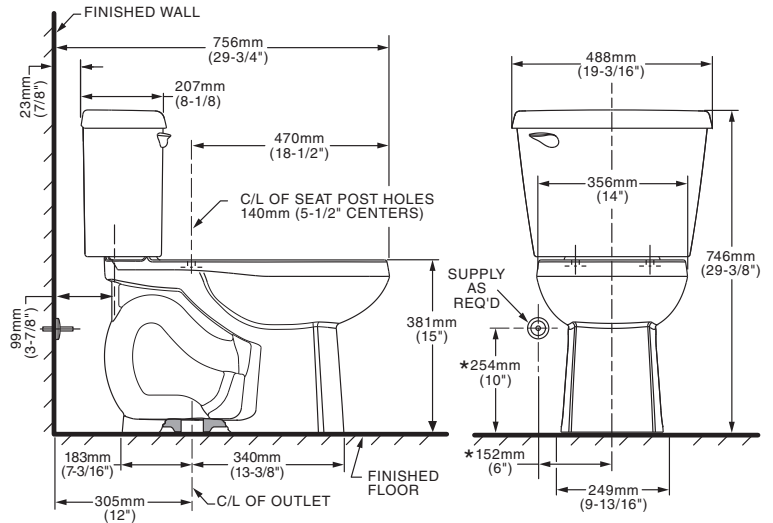

COLONY® ELONGATED 12" ROUGH TOILET

- 221CA.104**
 - Vitreous china
 - High Efficiency Toilet (HET), ultra-low consumption (4.8 Lpf/1.28 gpf), utilizes 20% less water
 - Meets EPA WaterSense® criteria
 - PowerWash® rim scrubs bowl with each flush
 - Includes color match bowl caps
 - 2" flush valve
 - 2" trapway
 - 12" (305mm) rough-in
 - Generous 9" x 8" water surface area
 - Color matched trip lever is supplied
 - 2 year warranty

- 221CA.105** Same as above except with trip lever on right side
- 3251C.101** Elongated Bowl
- 4192A.104** Tank

Nominal Dimensions:

756 x 488 x 746mm
 (29-3/4" x 19-3/16" x 29-3/8")

Fixture only, seat and supply sold separately

Compliance Certifications - Meets or Exceeds the Following Specifications:

- ASME A112.19.2-2008/CSA B45.1-08 for Vitreous China Fixtures
- US EPA WaterSense® Specification for HETs

NOTES:

THIS TOILET IS DESIGNED TO ROUGH-IN AT A MINIMUM DIMENSION OF 305MM (12") FROM FINISHED WALL TO C/L OF OUTLET. SUPPLY NOT INCLUDED WITH FIXTURE AND MUST BE ORDERED SEPARATELY. * DIMENSION SHOWN FOR LOCATION OF SUPPLY IS SUGGESTED.

To Be Specified:

- Color: White Bone Linen
- Seat: American Standard #5324.019 "Rise and Shine" solid plastic closed front elongated seat with cover
- Supply with stop: