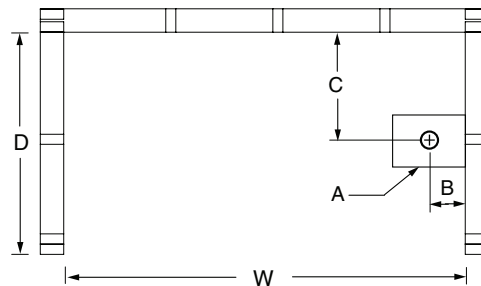

COLOR OPTIONS

Stock	Upgraded	Premium
White	Almond Linen/Biscuit Bone	Black Mexican Sand Sand Bar Sterling Silver

6032CTT

60 x 32 x 80 1/2
inches

FEATURES lbs Dimensional Tolerance $\pm \frac{3}{8}$ ". Dimensions needed for site preparation should be measured from the unit. Aquatic assumes no responsibility for preparatory work.

Model #	Material	Wall Finish	Jets	Motor	Controls	Drain	Net Wt.	Pkg. Wt.
Tub-Shower #6032CTT	AcrylX™	Smooth Tile	-	-	-	LH or RH	140	145

DIMENSIONS

Specifications	inches
Width: Overall / Net	60
Depth: Overall / Net	33 1/4 / 32
Height: Overall / Net	81 3/4 / 80 1/2
Enclosure Opening	56
Skirt Height	15
Drain Rough-In (from Back Wall)	16
Drain Rough-In (from Side Wall)	1 3/4
Drain: Diameter / Clearance	2 / 7/8

FRAMING DIMENSIONS

 inches

Type	D Depth	W Width	H Height	A	B	C
Alcove	33 1/4	60 1/8	-	Box Out	1 3/4	16

SUMP DATA

Top of Drain to Bottom of Overflow	Capacity to Overflow gal	Min. Operating Capacity gal	WIDTH @ centerline		DEPTH @ centerline	
			Top	Bottom	Top	Bottom
9 3/4	50	-	53 1/4	45	22 1/2	20 3/4