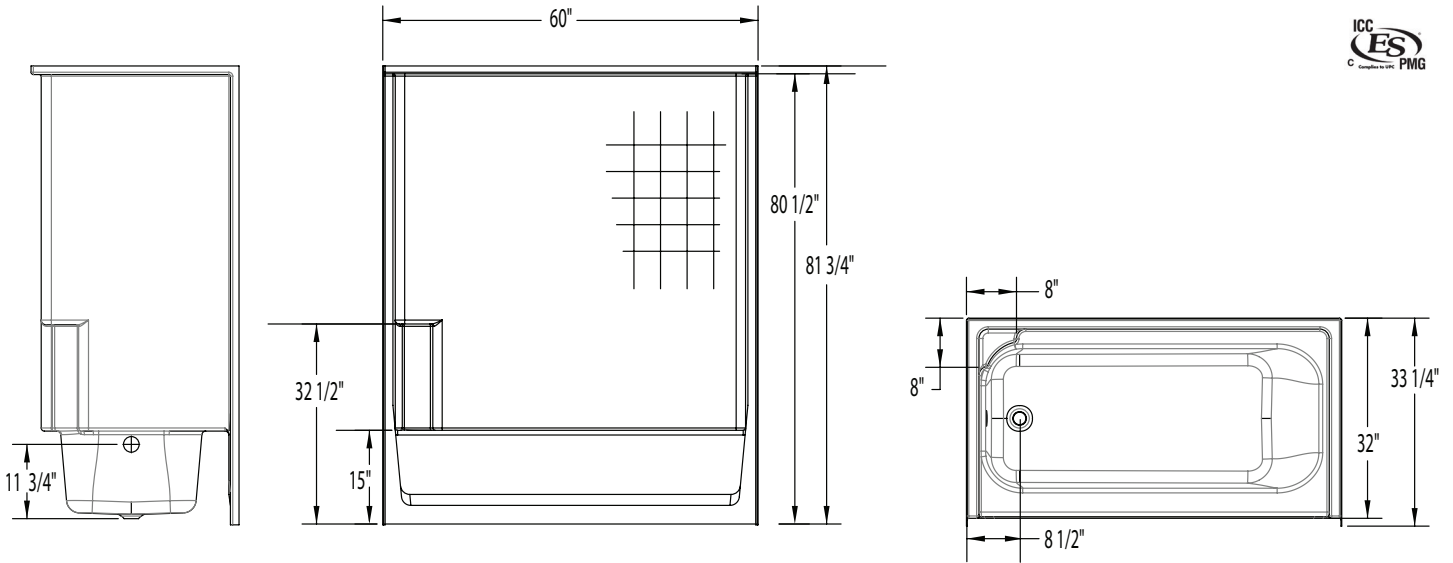

6032CTT – EVERYDAY TUB/SHOWERS

60 x 32 x 80 1/2 inches

FEATURES

- Tub-shower
- Smooth tile finish
- Ergonomic backrest
- Molded toiletry shelves
- Slip-resistant textured bottom
- Extended wall height
- Left or right hand drain
- AcrylX™ applied acrylic surface
- Lifetime limited warranty
- West zone only

COLOR OPTIONS

Stock	Upgraded	Premium
White	Almond Linen/Biscuit Bone	Black Mexican Sand Sand Bar Sterling Silver

6032CTT

60 x 32 x 80 1/2
inches

FEATURES lbs Dimensional Tolerance $\pm \frac{3}{8}$ ". Dimensions needed for site preparation should be measured from the unit. Aquatic assumes no responsibility for preparatory work.

Model #	Material	Wall Finish	Jets	Motor	Controls	Drain	Net Wt.	Pkg. Wt.
Tub-Shower #6032CTT	AcrylX™	Smooth Tile	-	-	-	LH or RH	140	145

DIMENSIONS

Specifications	inches
Width: Overall / Net	60
Depth: Overall / Net	33 1/4 / 32
Height: Overall / Net	81 3/4 / 80 1/2
Enclosure Opening	56
Skirt Height	15
Drain Rough-In (from Back Wall)	16
Drain Rough-In (from Side Wall)	1 3/4
Drain: Diameter / Clearance	2 / 7/8

FRAMING DIMENSIONS

 inches

Type	D Depth	W Width	H Height	A	B	C
Alcove	33 1/4	60 1/8	-	Box Out	1 3/4	16

SUMP DATA

Top of Drain to Bottom of Overflow	Capacity to Overflow gal	Min. Operating Capacity gal	WIDTH @ centerline		DEPTH @ centerline	
			Top	Bottom	Top	Bottom
9 3/4	50	-	53 1/4	45	22 1/2	20 3/4