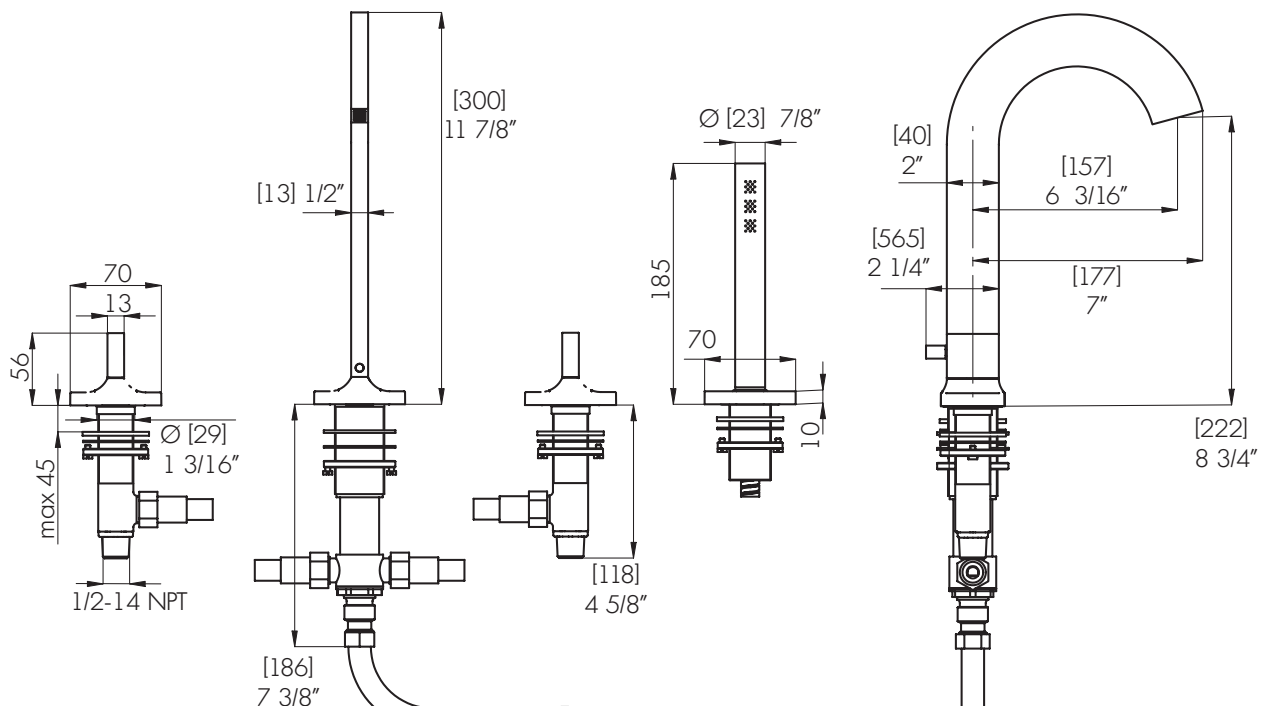

FEATURES

Solid brass construction
 Single spray microphone handshower
 5' double-helix hidden hose
 Pull-button diverter at the back of pout
 Aerated water flow
 Ceramic cartridge #hot ABCA39597, cold ABCA39596
 1/2" connection

Commercial: Two year warranty

(Complete warranty available at www.aquabrace.com/warranty)

SPÉCIFICATIONS

Overall projection: 8"
 CC projection: 6 3/16"
 Spout height: 11 7/8"

Flow rate tub filler: 8 gpm
 Flow rate handshower: 2.5 gpm
 Mounting hole: 1 3/8"
 Counter depth: 1 3/8"

EXPLOSION PARTS