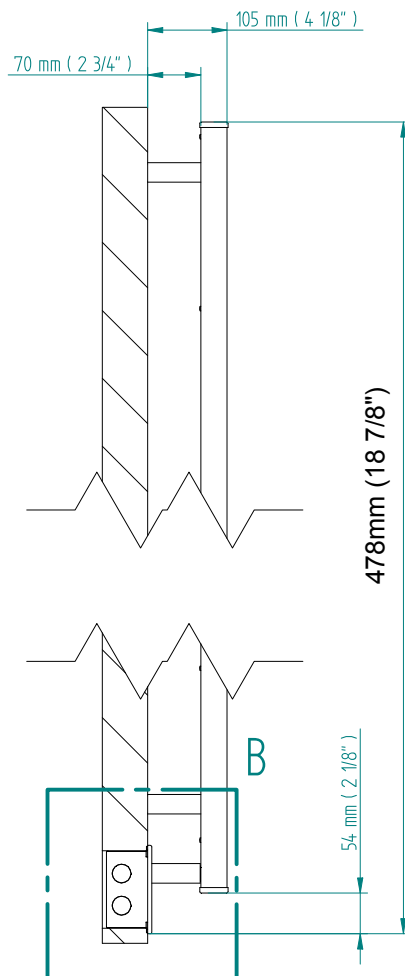

QUADRO 424 x 520

mm

mm

16 3/4
inches

x 20 1/2
inches

Elettrico / electric / électrique

CODICE / CODE		H	L
RS435006SN	RS445006SN	424 mm	520 mm
RL435006SN	RL445006SN	16 3/4 inches	20 1/2 inches
RV435006SN	RV445006SN		

PLACCA
COVER PLATE
PLAQUE

INGOMBRO CON ATTACCO LUNGO
MEASUREMENTS WITH LONG BRACKETS
MEASUREMENTS AVEC ATTACHE LONG

INGOMBRO CON ATTACCO STANDARD
MEASUREMENTS WITH STANDARD BRACKETS
MEASUREMENTS AVEC ATTACHE STANDARD

DETAIL A

DETAIL B

FORO PER INSERIMENTO TASSELLO A MURO 6X30
POSITIONING OF FASTENERS FOR FIXING TO WALL
FASTENERS SHOULD BE SECURED IN DTUDS OR HEADERS PLACES BEHIND THE UNIT
TROU POUR LA CHEVILLE A MUR