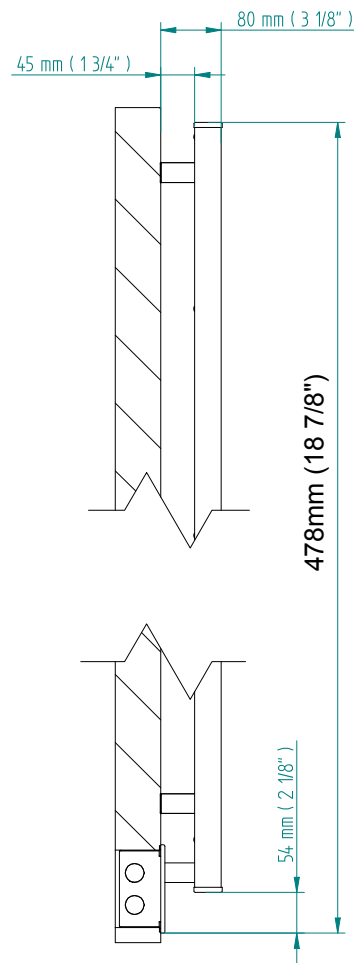

QUADRO 424 x 520

mm

mm

16 3/4
inches

x 20 1/2
inches

Elettrico / electric / électrique

CODICE / CODE		H	L
RS435006SN	RS445006SN	424 mm	520 mm
RL435006SN	RL445006SN	16 3/4 inches	20 1/2 inches
RV435006SN	RV445006SN		

PLACCA
COVER PLATE
PLAQUE

INGOMBRO CON ATTACCO LUNGO
MEASUREMENTS WITH LONG BRACKETS
MEASUREMENTS AVEC ATTACHE LONG

INGOMBRO CON ATTACCO STANDARD
MEASUREMENTS WITH STANDARD BRACKETS
MEASUREMENTS AVEC ATTACHE STANDARD

DETAIL A

DETAIL B

FORO PER INSERIMENTO TASSELLO A MURO 6X30
POSITIONING OF FASTENERS FOR FIXING TO WALL
FASTENERS SHOULD BE SECURED IN DTUDS OR HEADERS PLACES BEHIND THE UNIT
TROU POUR LA CHEVILLE A MUR