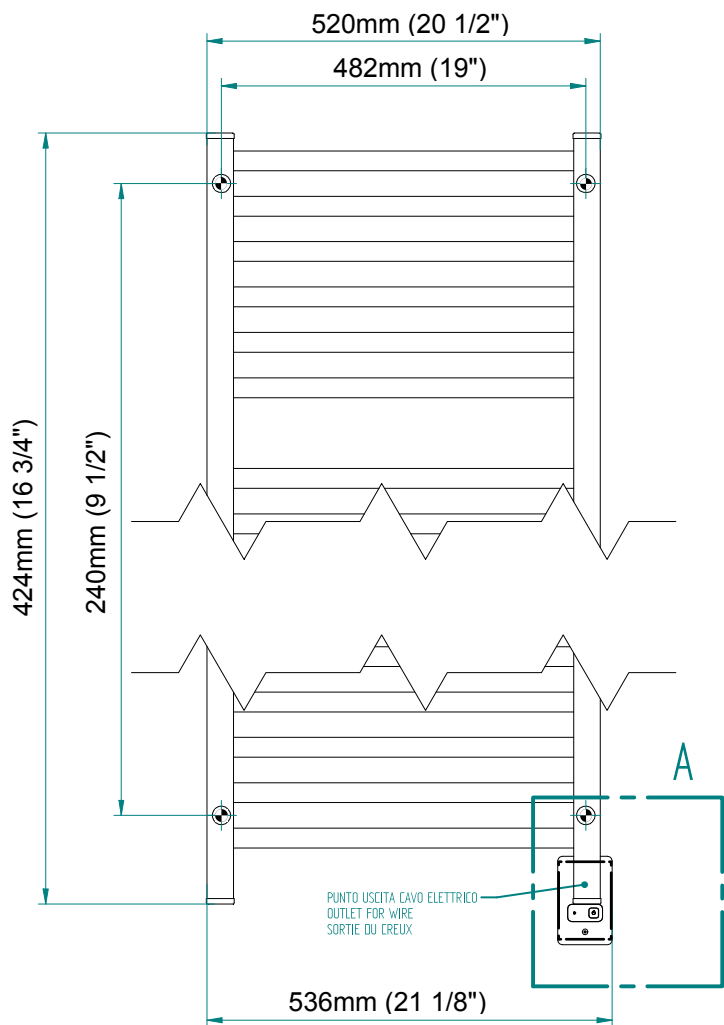

QUADRO 424 x 520

mm

mm

16 3/4
inches

x 20 1/2
inches

Elettrico / electric / électrique

CODICE / CODE		H	L
RS435006SN	RS445006SN	424 mm	520 mm
RL435006SN	RL445006SN	16 3/4 inches	20 1/2 inches
RV435006SN	RV445006SN		

PLACCA
COVER PLATE
PLAQUE

INGOMBRO CON ATTACCO LUNGO
MEASUREMENTS WITH LONG BRACKETS
MEASUREMENTS AVEC ATTACHE LONG

INGOMBRO CON ATTACCO STANDARD
MEASUREMENTS WITH STANDARD BRACKETS
MEASUREMENTS AVEC ATTACHE STANDARD

DETAIL A

DETAIL B

FORO PER INSERIMENTO TASSELLO A MURO 6X30
POSITIONING OF FASTENERS FOR FIXING TO WALL
FASTENERS SHOULD BE SECURED IN DTUDS OR HEADERS PLACES BEHIND THE UNIT
TROU POUR LA CHEVILLE A MUR