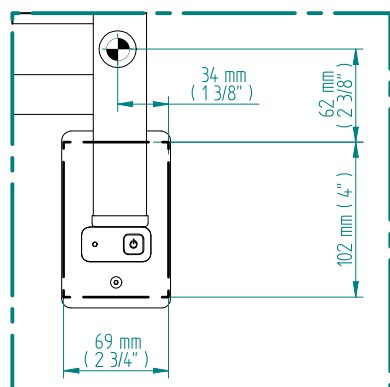

QUADRO 424 x 520

mm

mm

16 3/4
inches

x 20 1/2
inches

Elettrico / electric / électrique

CODICE / CODE		H	L
RS435006SN	RS445006SN	424 mm	520 mm
RL435006SN	RL445006SN	16 3/4 inches	20 1/2 inches
RV435006SN	RV445006SN		

PLACCA
COVER PLATE
PLAQUE

INGOMBRO CON ATTACCO LUNGO
MEASUREMENTS WITH LONG BRACKETS
MEASUREMENTS AVEC ATTACHE LONG

INGOMBRO CON ATTACCO STANDARD
MEASUREMENTS WITH STANDARD BRACKETS
MEASUREMENTS AVEC ATTACHE STANDARD

DETAIL A

DETAIL B

FORO PER INSERIMENTO TASSELLO A MURO 6X30
POSITIONING OF FASTENERS FOR FIXING TO WALL
FASTENERS SHOULD BE SECURED IN DTUDS OR HEADERS PLACES BEHIND THE UNIT
TROU POUR LA CHEVILLE A MUR