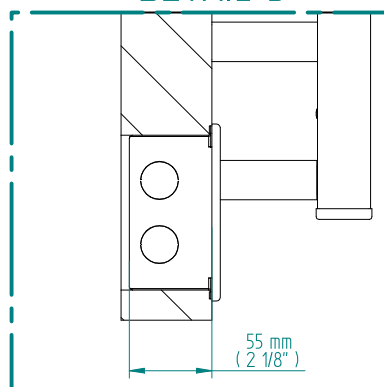

QUADRO 424 x 520

mm

mm

16 3/4
inches

x 20 1/2
inches

Elettrico / electric / électrique

CODICE / CODE		H	L
RS435006SN	RS445006SN	424 mm	520 mm
RL435006SN	RL445006SN	16 3/4 inches	20 1/2 inches
RV435006SN	RV445006SN		

PLACCA
COVER PLATE
PLAQUE

INGOMBRO CON ATTACCO LUNGO
MEASUREMENTS WITH LONG BRACKETS
MEASUREMENTS AVEC ATTACHE LONG

INGOMBRO CON ATTACCO STANDARD
MEASUREMENTS WITH STANDARD BRACKETS
MEASUREMENTS AVEC ATTACHE STANDARD

DETAIL A

DETAIL B

FORO PER INSERIMENTO TASSELLO A MURO 6X30
POSITIONING OF FASTENERS FOR FIXING TO WALL
FASTENERS SHOULD BE SECURED IN DTUDS OR HEADERS PLACES BEHIND THE UNIT
TROU POUR LA CHEVILLE A MUR