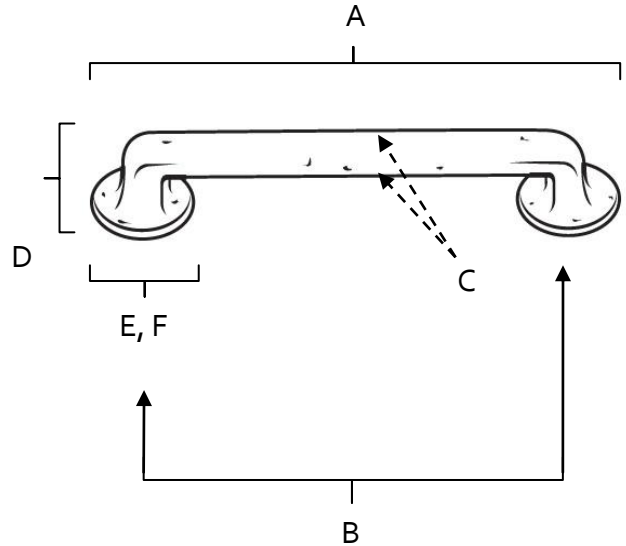

**PRODUCT SHEET**

**SPECIFICATIONS**

**SIERRA**  
APPLIANCE PULLS

**FEATURES**

- Rustic styling
- Multiple finishes
- Concealed installation

**WARRANTY**

Limited lifetime

**FINISHES**

- Dark Bronze (DKBRZ)
- Rust Bronze (RSTBRZ)

**MATERIAL**

Bronze

| Item#    | A       | B   | C    | D      | E (L)  | F (W)  |
|----------|---------|-----|------|--------|--------|--------|
| D116-AP  | 12"     | 10" | 3/4" | 2 5/8" | 1 7/8" | 1 1/2" |
| A1409-12 | 13 1/2" | 12" | 3/4" | 1 7/8" | 1 1/2" | 1 1/8" |
| A1410-18 | 20"     | 18" | 7/8" | 2 1/4" | 1 7/8" | 1 1/2" |

**KEY:**

- A - Overall Length
- B - Center to Center
- C - Handle Width
- D - Projection
- E - Mount Length
- F - Mount Width

NOTE: Dimensions and specifications are subject to change without notice.