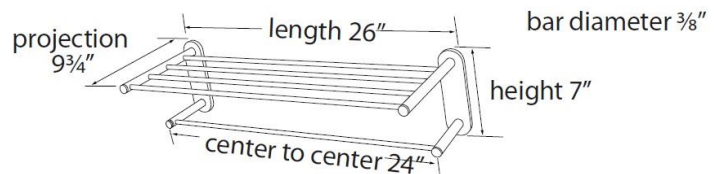

SPECIFICATIONS

CONTEMPORARY I
TOWEL RACK

FEATURES

Modern styling
Multiple finishes
Concealed installation

WARRANTY

Limited lifetime

FINISHES

Polished Brass/Non-lacquered (PB/NL)
Polished Chrome (PC)
Bronze (BRZ)
Polished Nickel (PN)
Satin Brass (SB)
Satin Nickel (SN)