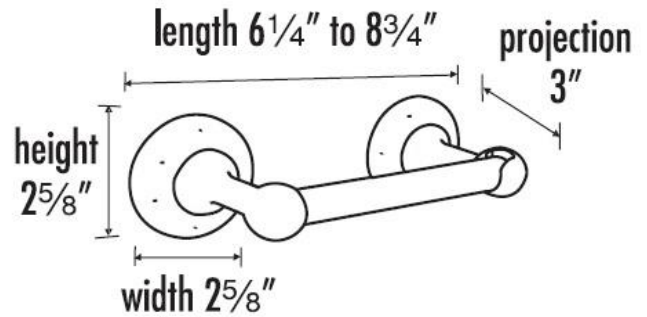

**SPECIFICATIONS**

**SIERRA**  
TISSUE HOLDER

**FEATURES**

Rustic styling  
Multiple finishes  
Concealed installation

**WARRANTY**

Limited lifetime

**FINISHES**

Dark Bronze (DKBRZ)  
Rust Bronze (RSTBRZ)  
Iron (IRN)  
White Bronze (WHBRZ)

**MATERIAL**

Bronze

**Item#**

**A8260**

NOTE: Dimensions and specifications are subject to change without notice.