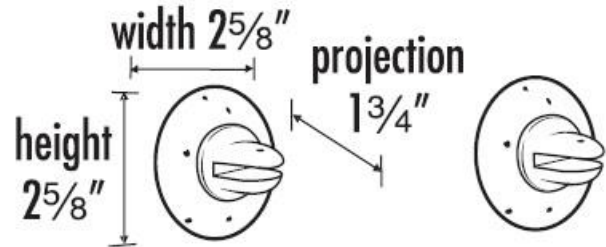

SPECIFICATIONS

SIERRA
SHELF BRACKETS

FEATURES

Rustic styling
Multiple finishes
Concealed installation

WARRANTY

Limited lifetime

FINISHES

Dark Bronze (DKBRZ)
Rust Bronze (RSTBRZ)
Iron (IRN)
White Bronze (WHBRZ)