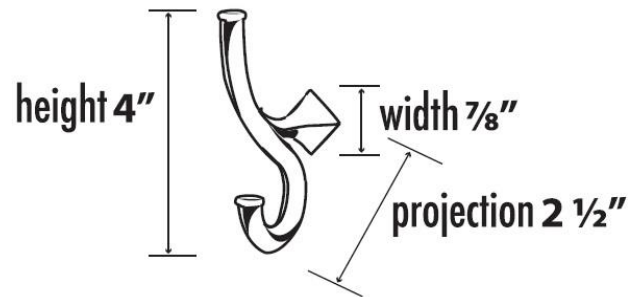

**SPECIFICATIONS**

**SPA 2**  
ROBE HOOK

**FEATURES**

Modern styling  
Multiple finishes  
Concealed installation

**WARRANTY**

Limited lifetime

**FINISHES**

Polished Brass/Non-lacquered (PB/NL)  
Polished Chrome (PC)  
Bronze (BRZ)  
Polished Nickel (PN)  
Satin Nickel (SN)

**MATERIAL**

Brass

**Item#**

**A7199**

NOTE: Dimensions and specifications are subject to change without notice.