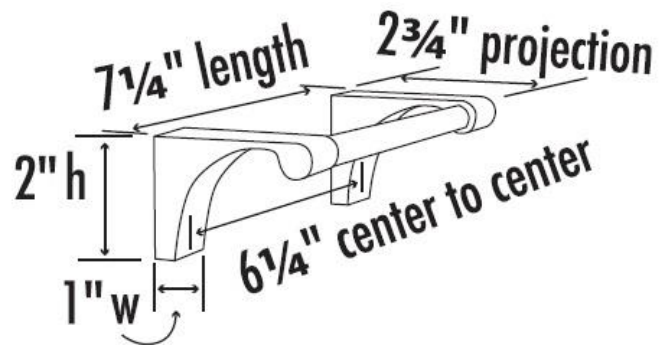

SPECIFICATIONS

LUNA
TISSUE HOLDER

FEATURES

Transitional styling
Multiple finishes
Concealed installation

WARRANTY

Limited lifetime

FINISHES

Polished Brass (PB)
Polished Brass/Non-lacquered (PB/NL)
Polished Chrome (PC)
Bronze (BRZ)
Polished Nickel (PN)
Satin Brass (SB)
Satin Nickel (SN)