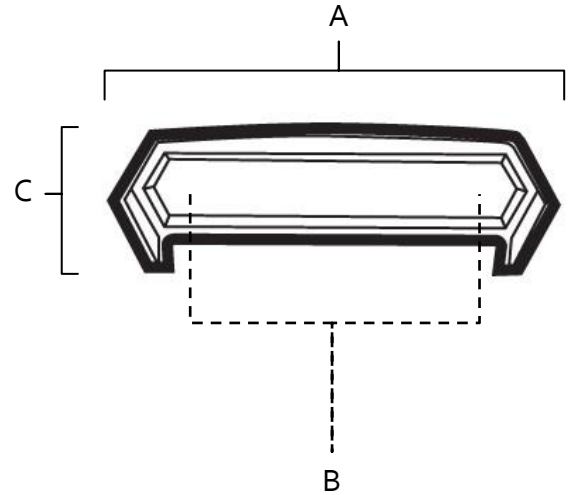

SPECIFICATIONS

NICOLE
CUP PULL

FEATURES

- Modern styling
- Multiple finishes
- Concealed installation

WARRANTY

Limited lifetime

FINISHES

- Polished Brass (PB)
- Polished Chrome (PC)
- Antique English Matte (AEM)
- Barcelona (BARC)
- Bronze (BRZ)
- Chocolate Bronze (CHBRZ)
- Polished Nickel (PN)
- Satin Nickel (SN)

MATERIAL

Brass

Item#	A	B	C	D
A429	5 1/8"	4"	1 3/4"	1 1/8"

KEY:

- A - Overall Length
- B - Center to Center
- C - Width
- D - Projection

NOTE: Dimensions and specifications are subject to change without notice.