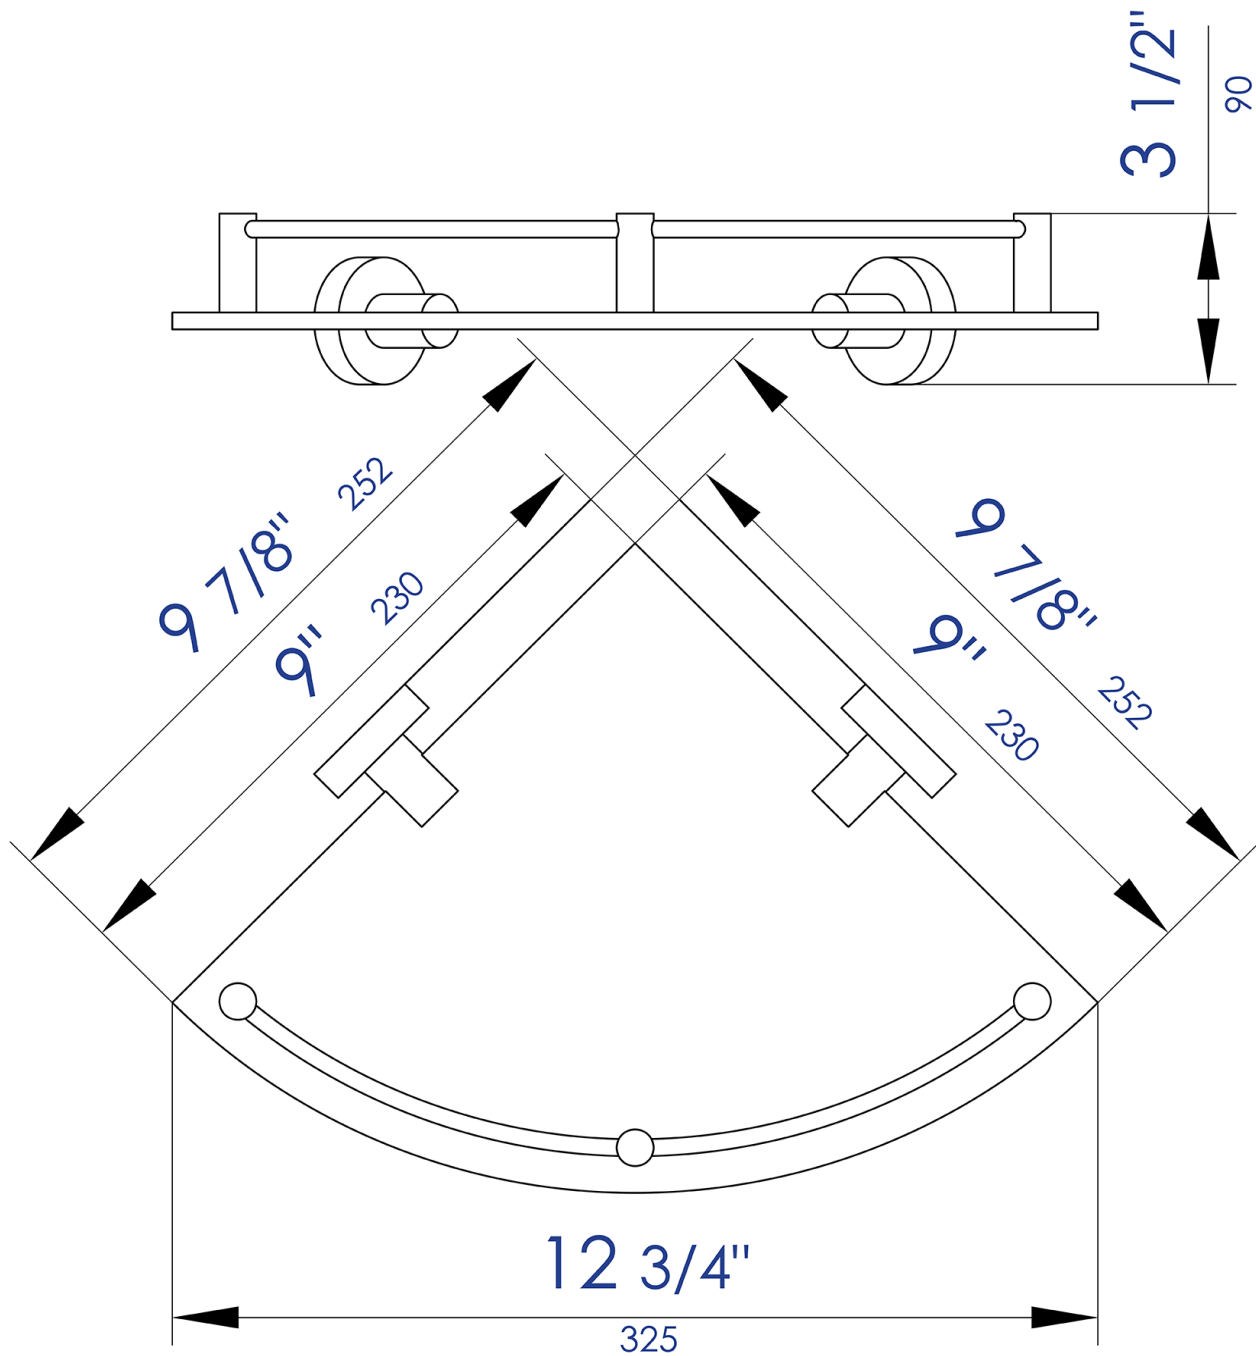

AB9546

Corner Mounted Glass Shower Shelf
Bathroom Accessory

Note: All product dimensions are approximate and should be verified on site prior to installation.
Visit www.ALFIbrand.com for more information.