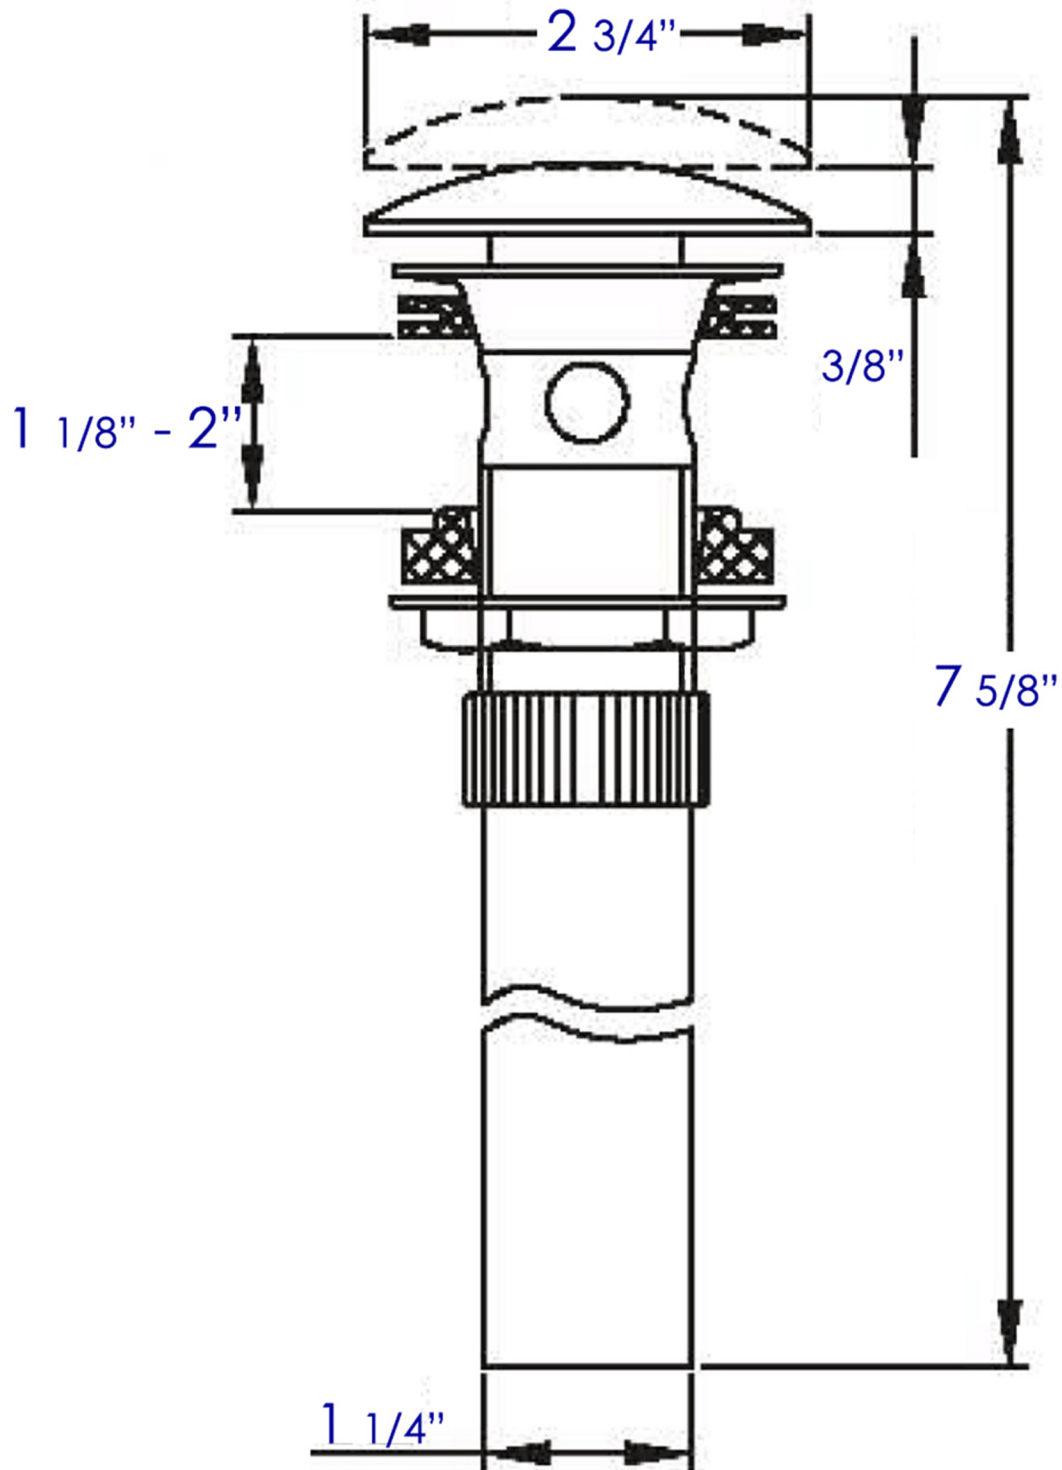

AB9056

Pop Up Drain for Bathroom Sink with Overflow

Note: All product dimensions are approximate and should be verified on site prior to installation.
Visit www.ALFIbrand.com for more information.