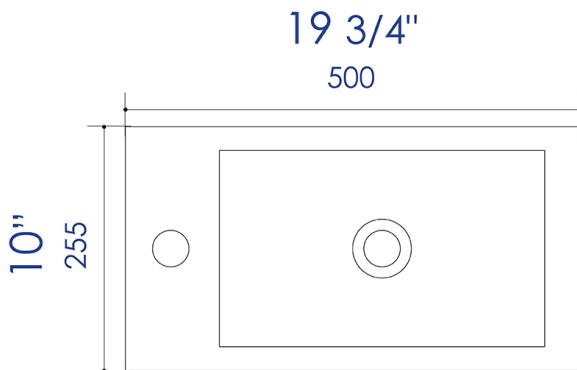

ABC116

White 20" Small Rectangular Wall Mounted Ceramic Sink
with Faucet Hole

Note: All product dimensions are approximate and should be verified on site prior to installation.
Visit www.ALFIbrand.com for more information.