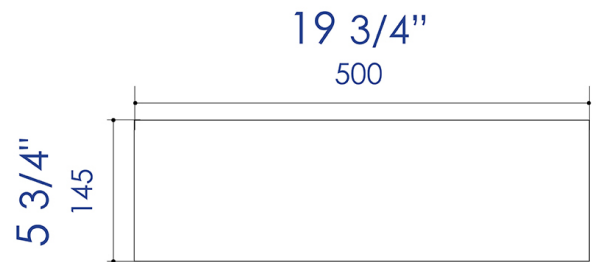

ABC116

White 20" Small Rectangular Wall Mounted Ceramic Sink
with Faucet Hole

Note: All product dimensions are approximate and should be verified on site prior to installation.
Visit www.ALFIbrand.com for more information.