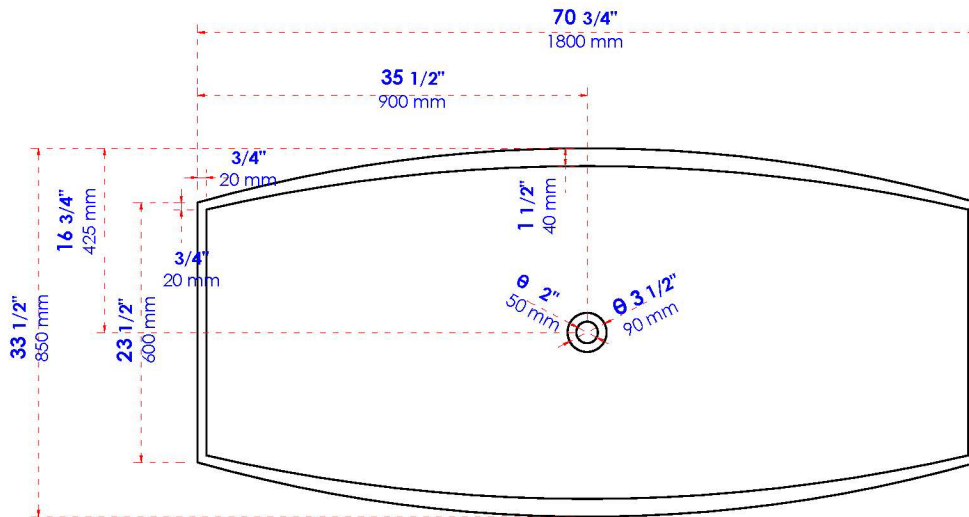

# AB9992BM

Black Matte 71" Solid Surface Resin Free Standing Hammock Style Bathtub

**Note:** All product dimensions are approximate and should be verified on site prior to installation.  
Visit [www.ALFIbrand.com](http://www.ALFIbrand.com) for more information.