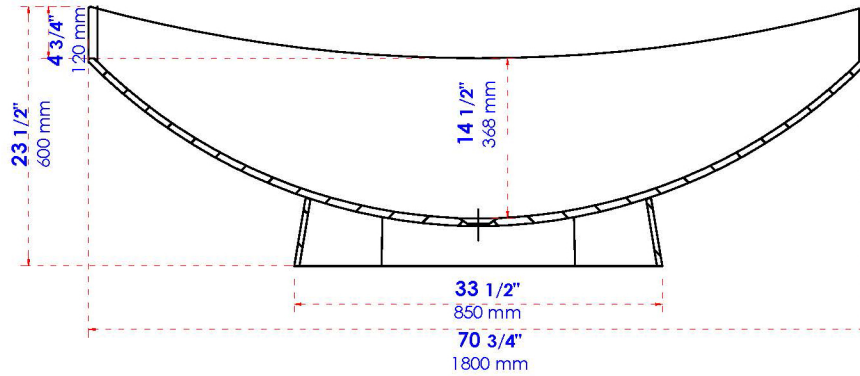

# AB9992BM

Black Matte 71" Solid Surface Resin Free Standing Hammock Style Bathtub

**Note:** All product dimensions are approximate and should be verified on site prior to installation.  
Visit [www.ALFIbrand.com](http://www.ALFIbrand.com) for more information.