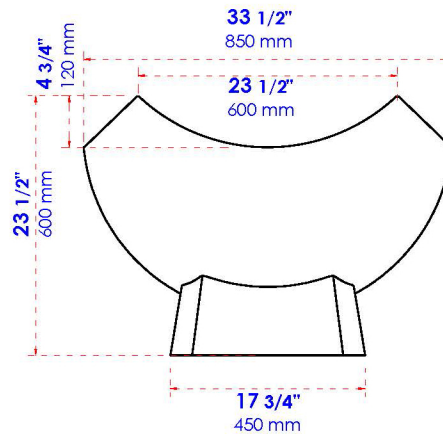

# AB9992BM

Black Matte 71" Solid Surface Resin Free Standing Hammock Style Bathtub

**Note:** All product dimensions are approximate and should be verified on site prior to installation.  
Visit [www.ALFIbrand.com](http://www.ALFIbrand.com) for more information.