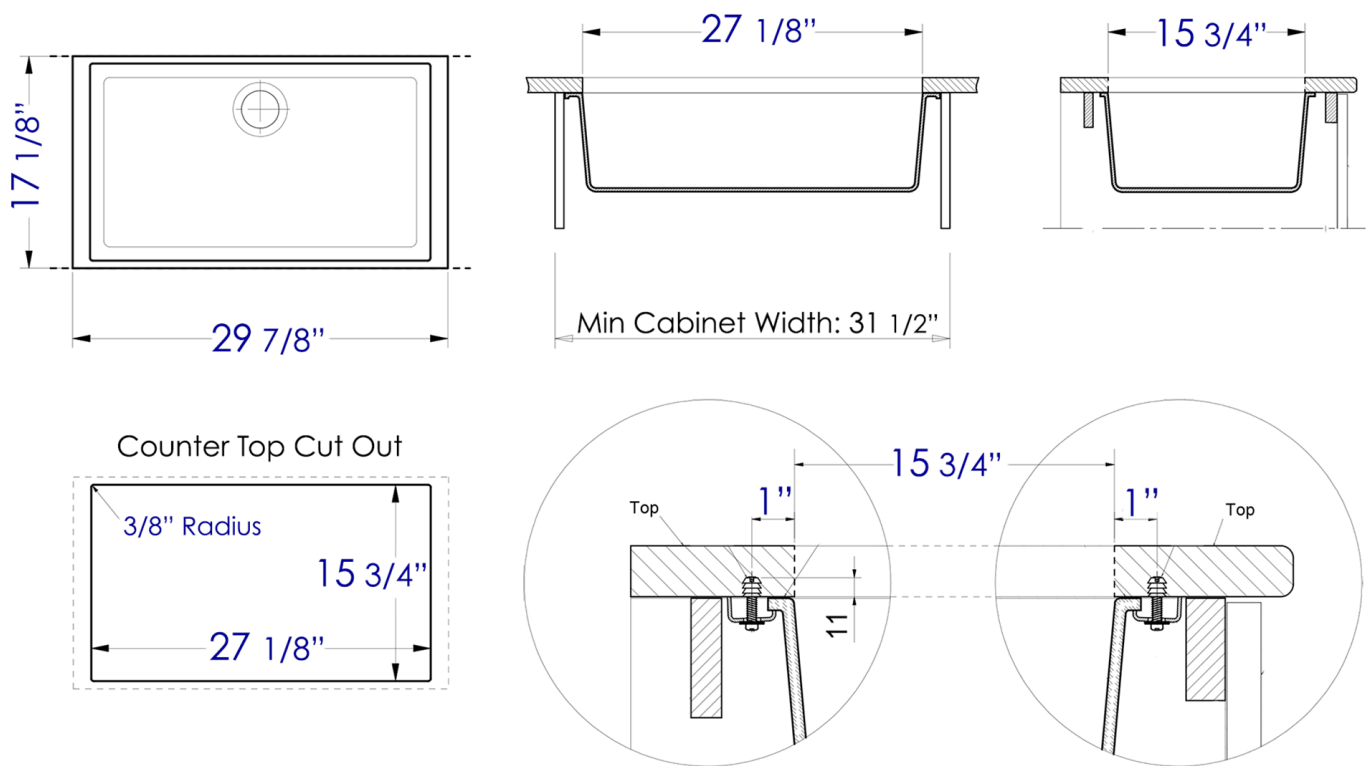

AB3020UM

30" Undermount Single Bowl Granite Composite Kitchen Sink

Note: All product dimensions are approximate and should be verified on site prior to installation.
Visit www.ALFIbrand.com for more information.