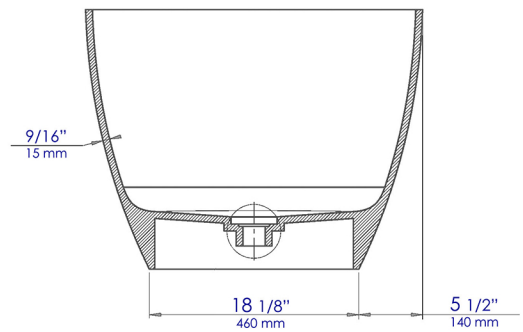

AB9975BM

59" White Oval Solid Surface Resin Soaking Bathtub

Note: All product dimensions are approximate and should be verified on site prior to installation.
Visit www.ALFIbrand.com for more information.