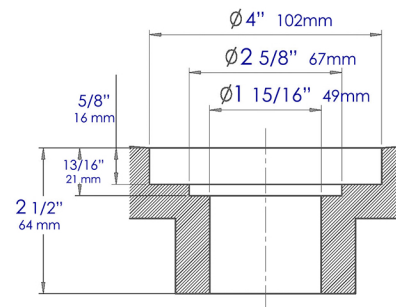

AB9975BM

59" White Oval Solid Surface Resin Soaking Bathtub

Note: All product dimensions are approximate and should be verified on site prior to installation.
Visit www.ALFIbrand.com for more information.