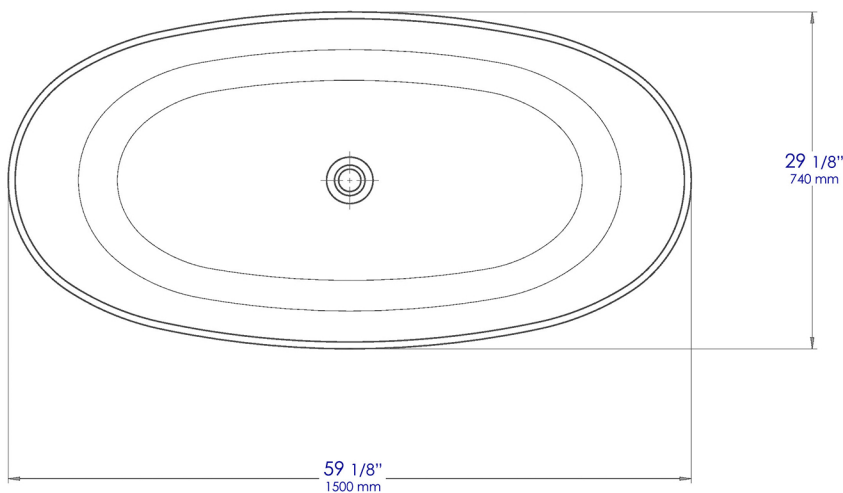

AB9975BM

59" White Oval Solid Surface Resin Soaking Bathtub

Note: All product dimensions are approximate and should be verified on site prior to installation.
Visit www.ALFIbrand.com for more information.