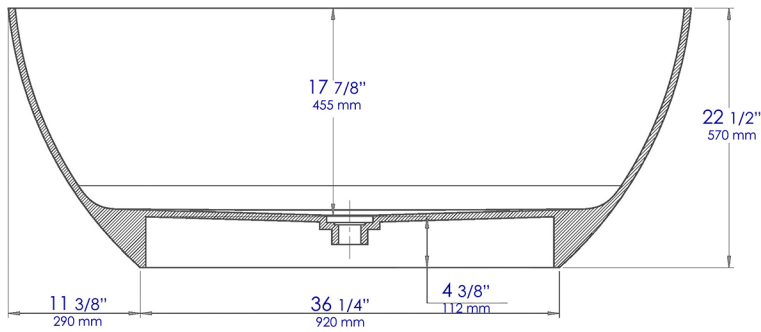

AB9975BM

59" White Oval Solid Surface Resin Soaking Bathtub

Note: All product dimensions are approximate and should be verified on site prior to installation.
Visit www.ALFIbrand.com for more information.