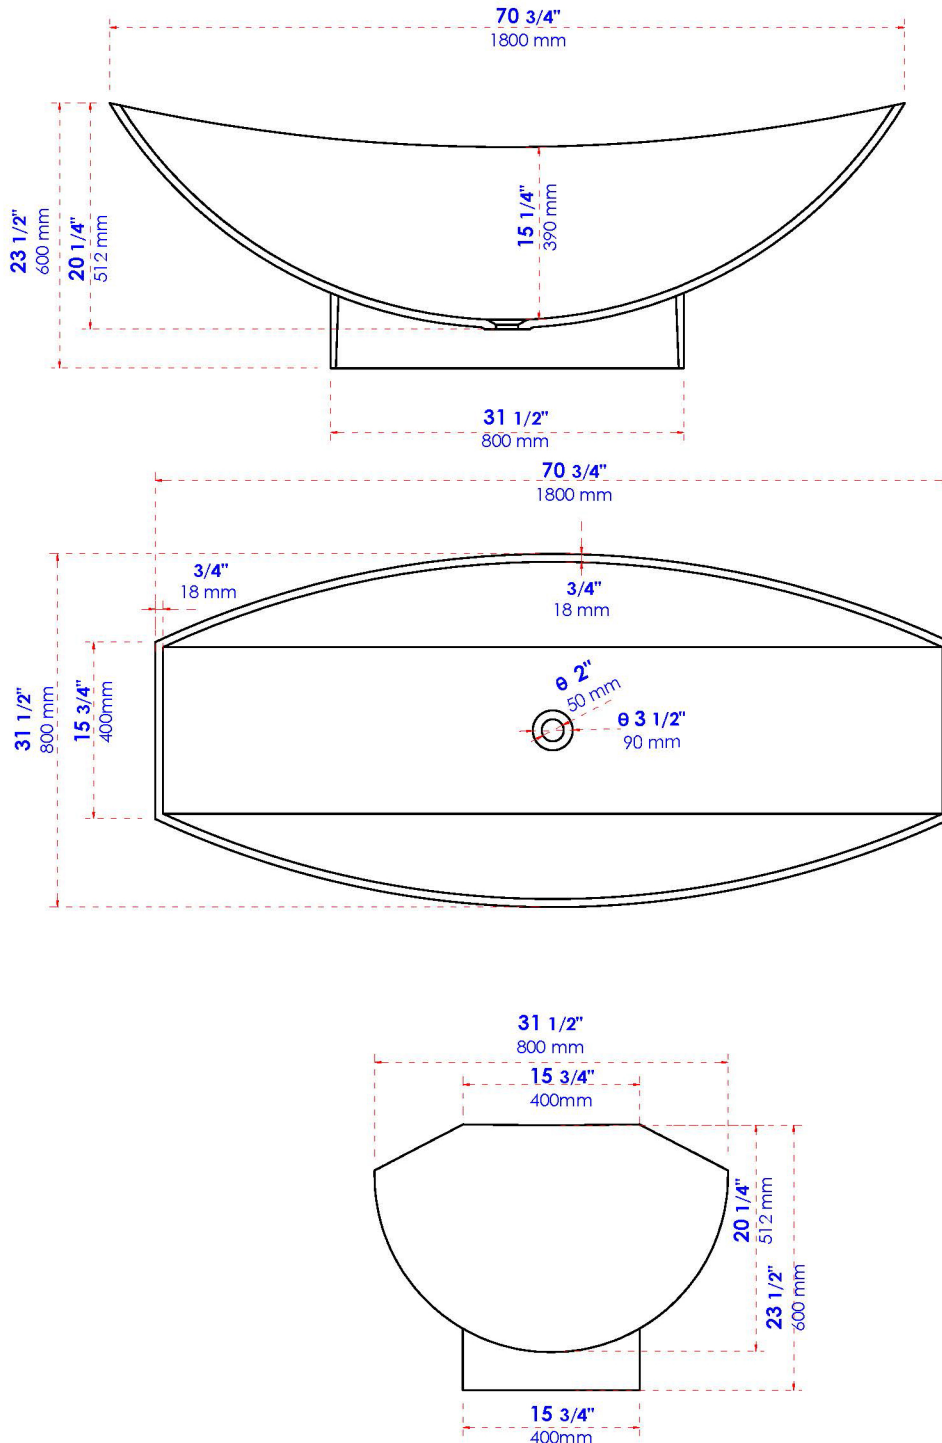

AB9991BM

Black Matte 71" Solid Surface Resin Free Standing Hammock Style Bathtub

Note: All product dimensions are approximate and should be verified on site prior to installation.
Visit www.ALFIbrand.com for more information.