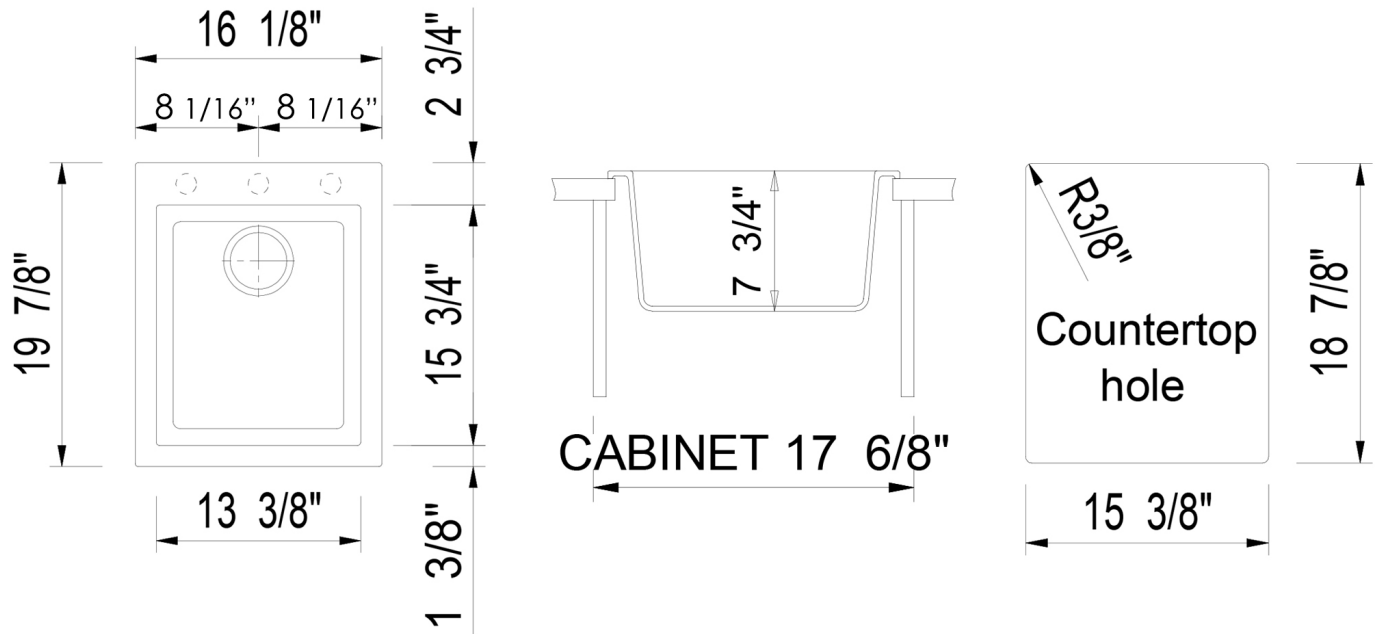

AB1720DI

17" Drop-In Rectangular Granite Composite Kitchen Prep Sink

Note: All product dimensions are approximate and should be verified on site prior to installation.
Visit www.ALFIbrand.com for more information.