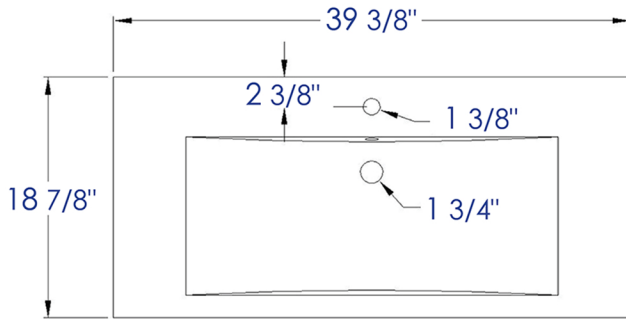

BH002

White Ceramic 40"X19" Rectangular Drop In Sink

EAGO<sup>USA</sup>

**Note:** All product dimensions are approximate and should be verified on site prior to installation. Visit [www.EAGOUSA.com](http://www.EAGOUSA.com) for more information.