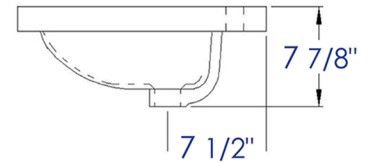

BH002

White Ceramic 40"X19" Rectangular Drop In Sink

EAGO<sup>USA</sup>

**Note:** All product dimensions are approximate and should be verified on site prior to installation. Visit [www.EAGOUSA.com](http://www.EAGOUSA.com) for more information.