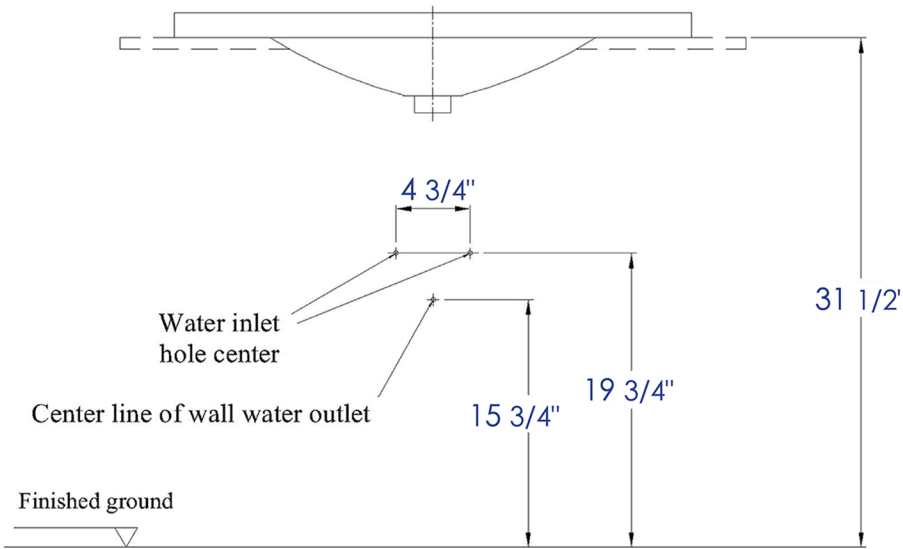

BH002

White Ceramic 40"X19" Rectangular Drop In Sink

EAGO<sup>USA</sup>

**Note:** All product dimensions are approximate and should be verified on site prior to installation. Visit [www.EAGOUSA.com](http://www.EAGOUSA.com) for more information.