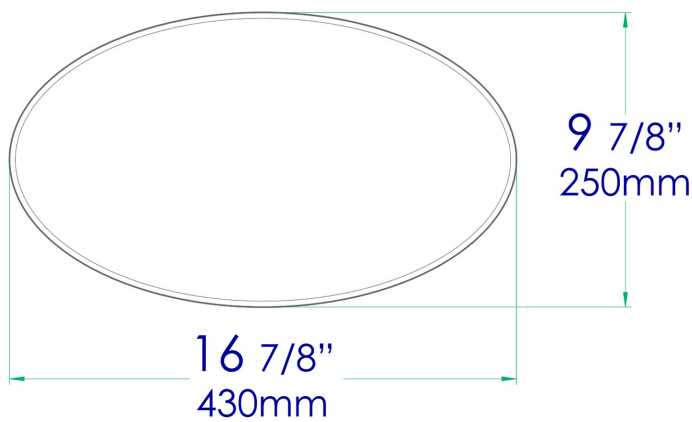

ABST66BM

Black Matte Solid Surface Resin
Bathroom / Shower Stool

Note: All product dimensions are approximate and should be verified on site prior to installation.
Visit www.ALFIbrand.com for more information.