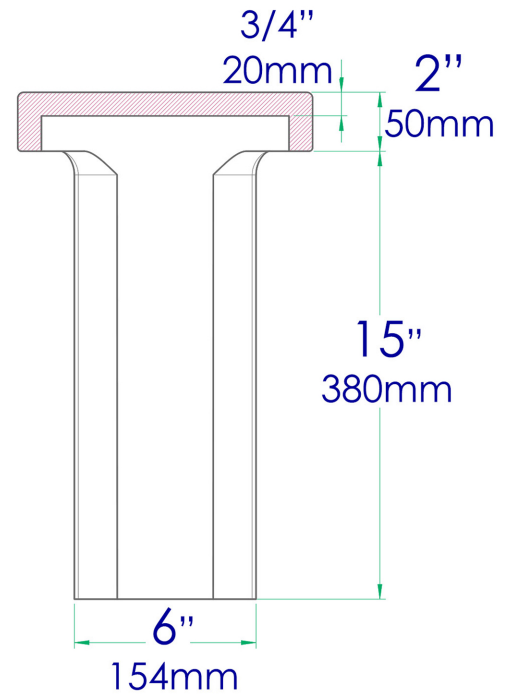

ABST66BM

Black Matte Solid Surface Resin
Bathroom / Shower Stool

Note: All product dimensions are approximate and should be verified on site prior to installation.
Visit www.ALFIbrand.com for more information.