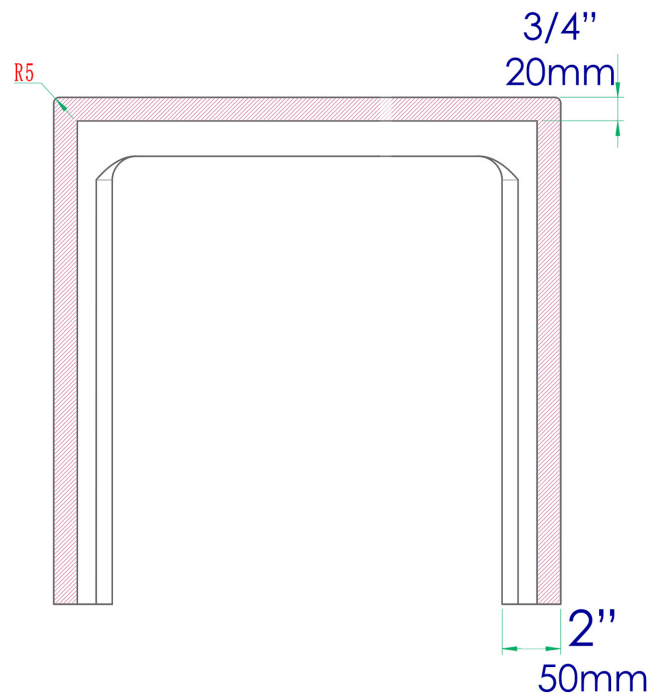

ABST66BM

Black Matte Solid Surface Resin
Bathroom / Shower Stool

Note: All product dimensions are approximate and should be verified on site prior to installation.
Visit www.ALFIbrand.com for more information.