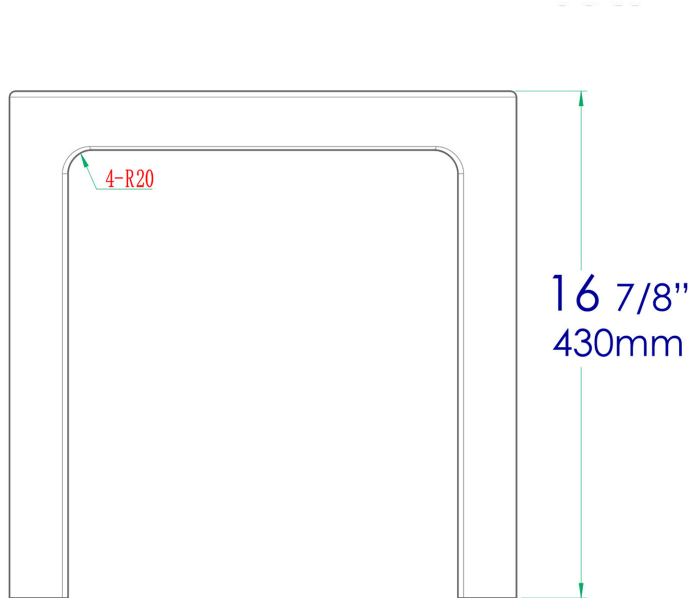

ABST66BM

Black Matte Solid Surface Resin
Bathroom / Shower Stool

Note: All product dimensions are approximate and should be verified on site prior to installation.
Visit www.ALFIbrand.com for more information.