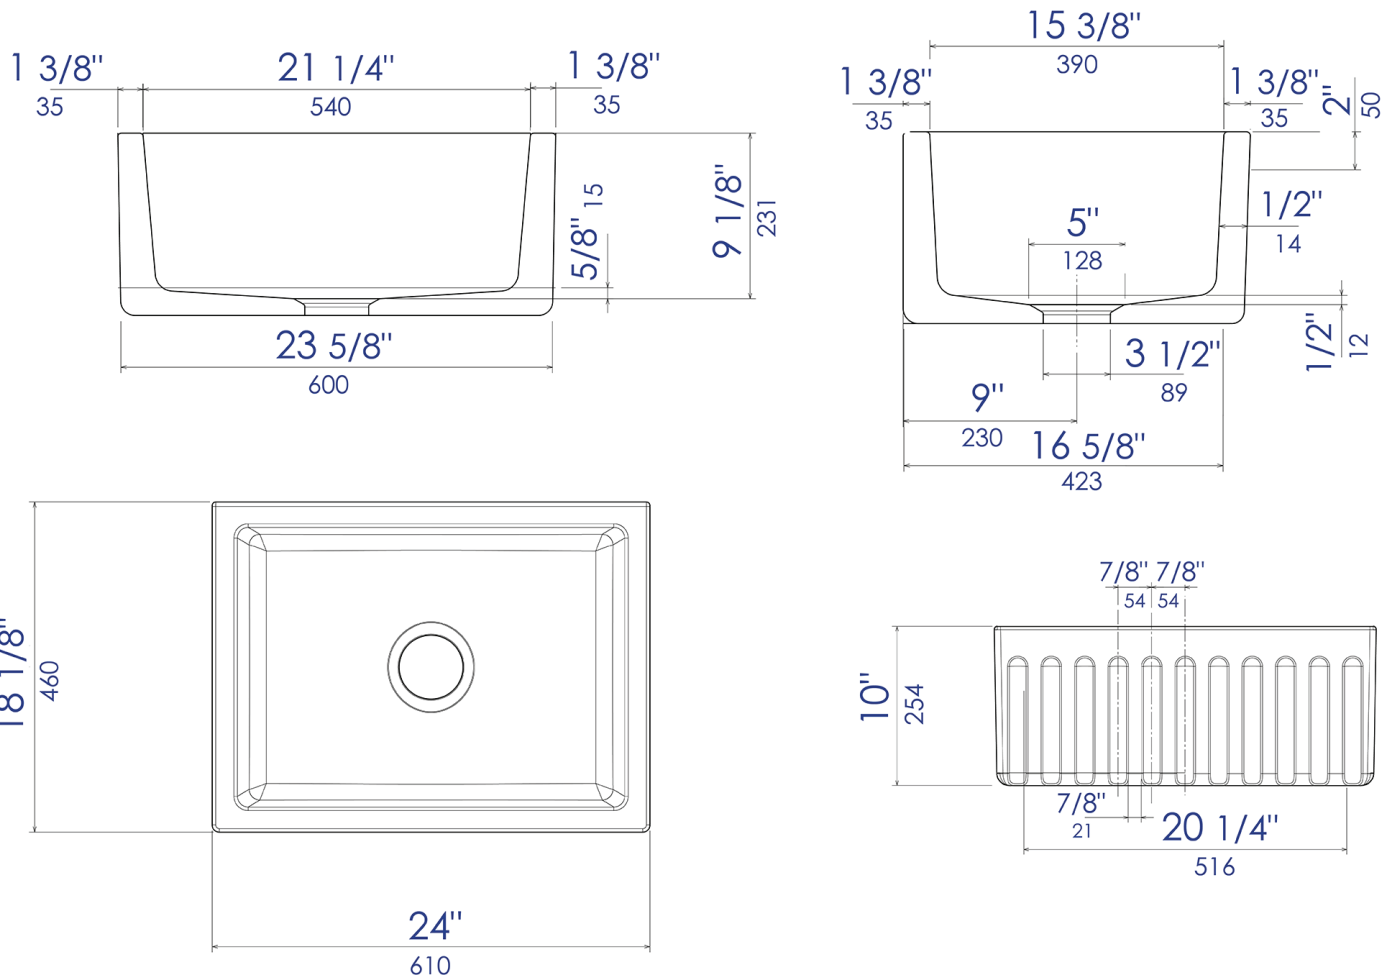

## 24" Reversible Smooth / Fluted Single Bowl Fireclay Farm Sink

**Note:** All product dimensions are approximate and should be verified on site prior to installation.  
 Visit [www.ALFIbrand.com](http://www.ALFIbrand.com) for more information.