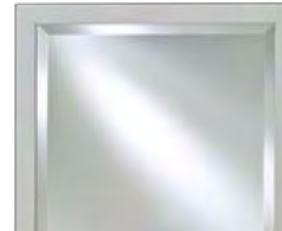

Shown in: Brushed Silver (BS)

# Basix Cabinets

- Single Door
- Gray Satin Anodized Aluminum Construction
- Available in 6 Total Styles
- Wood Frames (4 styles)
- Bevel Mirror (within frame or frameless)
- Mirrored Back Interior
- No Unsightly Hinges
- 1/4" High Polished Glass Adjustable Shelves
- Recessed or Optional Surface Mount Kit\*

Shown in: Antique Silver (SV)

Shown in: Satin White (WT)

Shown in: Frameless Bevel (FB)

Shown in: Polished Edge (PE)