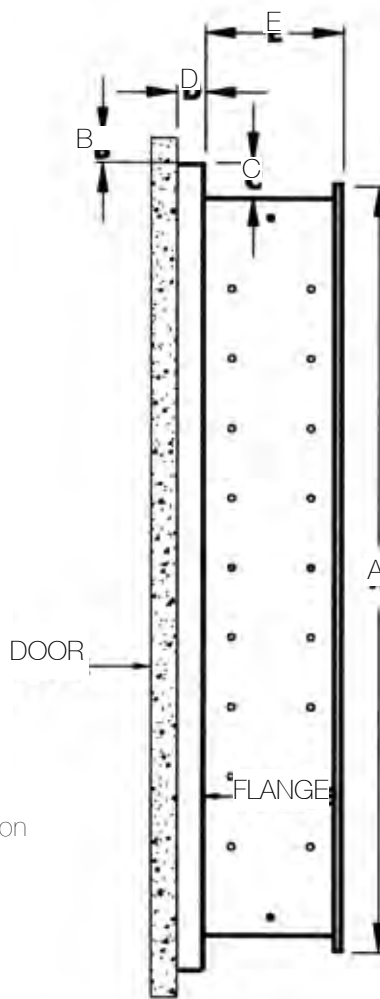

# Basix Cabinets

- Single Door
- Gray Satin Anodized Aluminum Construction
- Available in 6 Total Styles
- Wood Frames (4 styles)
- Bevel Mirror (within frame or frameless)
- Mirrored Back Interior
- No Unsightly Hinges
- 1/4" High Polished Glass Adjustable Shelves
- Recessed or Optional Surface Mount Kit\*

## Available in the following sizes:

Model No.	Overall Dimensions	Recessed Rough Wall Opening	Glass Shelf Depth	Body Width	Body Height (A)	B	C	D	E
SD1622 RBSX__	16" x 22"	14" x 18"	(2) 4"	13 <sup>3</sup> / <sub>4</sub> "	17 <sup>3</sup> / <sub>4</sub> "	1 <sup>7</sup> / <sub>8</sub> "	3 <sup>5</sup> / <sub>8</sub> "	3 <sup>1</sup> / <sub>4</sub> "	3 <sup>7</sup> / <sub>8</sub> "
*MSK-BSX-1622				Mirrored Side Kit w/ Surface Hardware (Optional)					
SD1626 RBSX__	16" x 26"	14" x 24"	(3) 4"	13 <sup>3</sup> / <sub>4</sub> "	23 <sup>3</sup> / <sub>4</sub> "	7 <sup>7</sup> / <sub>8</sub> "	3 <sup>5</sup> / <sub>8</sub> "	3 <sup>1</sup> / <sub>4</sub> "	3 <sup>7</sup> / <sub>8</sub> "
*MSK-BSX-1626				Mirrored Side Kit w/ Surface Hardware (Optional)					
SD2026 RBSX__	20" x 26"	18" x 24"	(3) 4"	17 <sup>3</sup> / <sub>4</sub> "	23 <sup>3</sup> / <sub>4</sub> "	7 <sup>7</sup> / <sub>8</sub> "	3 <sup>5</sup> / <sub>8</sub> "	3 <sup>1</sup> / <sub>4</sub> "	3 <sup>7</sup> / <sub>8</sub> "
*MSK-BSX-2026				Mirrored Side Kit w/ Surface Hardware (Optional)					
SD2430 RBSX__	24" x 30"	22" x 28"	(3) 4"	21 <sup>3</sup> / <sub>4</sub> "	27 <sup>3</sup> / <sub>4</sub> "	7 <sup>7</sup> / <sub>8</sub> "	3 <sup>5</sup> / <sub>8</sub> "	3 <sup>1</sup> / <sub>4</sub> "	3 <sup>7</sup> / <sub>8</sub> "
*MSK-BSX-2430				Mirrored Side Kit w/ Surface Hardware (Optional)					